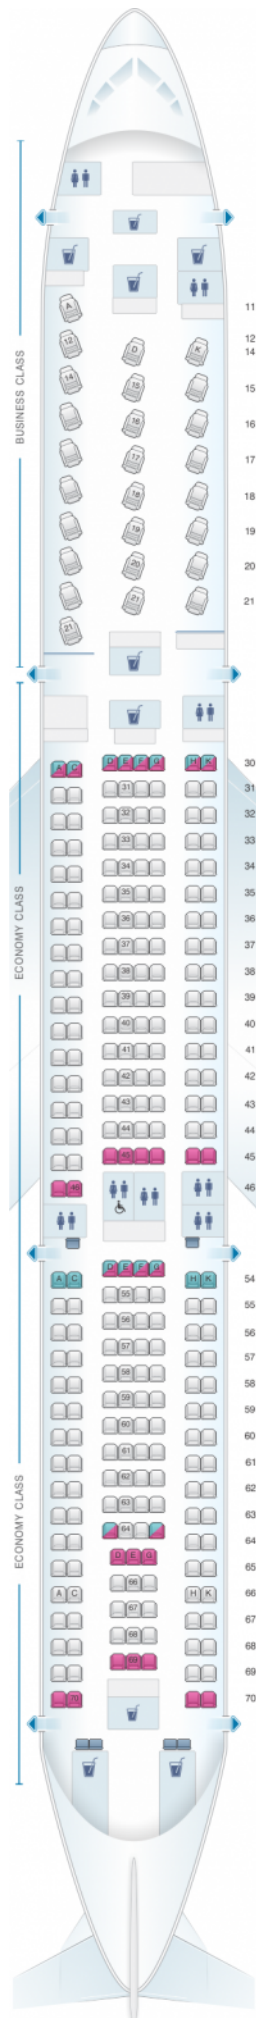

CATHAY PACIFIC

# Cathay Pacific Airways Airbus A340 300 (34B)

Class	Sièges
Business	26
Business	26

good seat

good but beware

beware

staff seat

exit

wheelchair accessibility

toilet

closet

gallery

power port