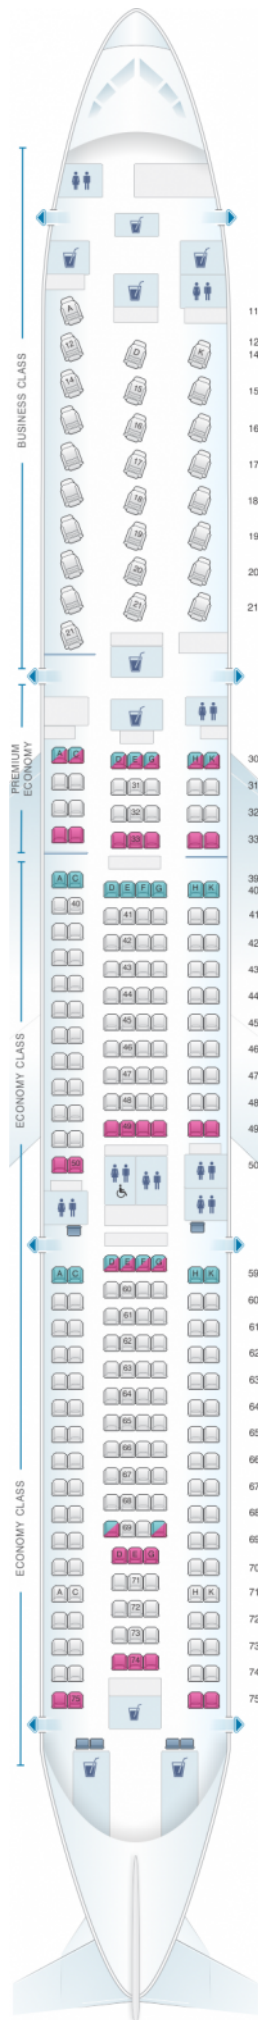

Cathay Pacific Airways Airbus A340 300 (3)

Class	Sièges
Economy	211
Economy	211
Economy	211

good seat

good but beware

beware

staff seat

exit

wheelchair accessibility

toilet

closet

gallery

power port