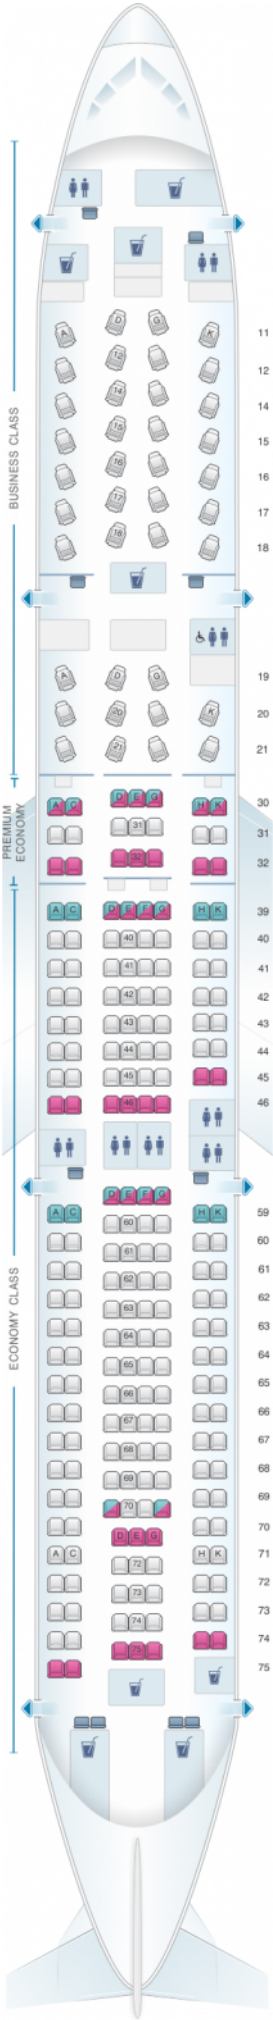

# Cathay Pacific Airways Airbus A330 300 (33K)

Class	Pitch	Width	Seats
Array	Array	Array	Array

				
good seat	good but beware	beware	staff seat	exit
				
wheelchair accessibility	toilet	closet	galley	power port