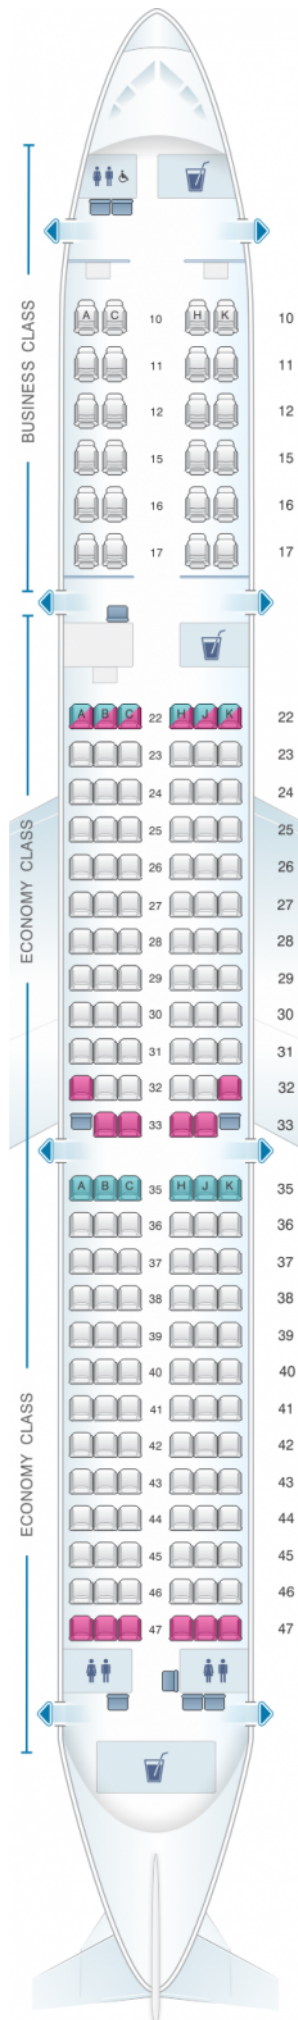

Cathay Dragon Airbus A321 200

Class	Tono	Ancho	asientos
Array	Array	Array	Array

good seat

good but beware

beware

staff seat

exit

wheelchair accessibility

toilet

closet

galley

power port