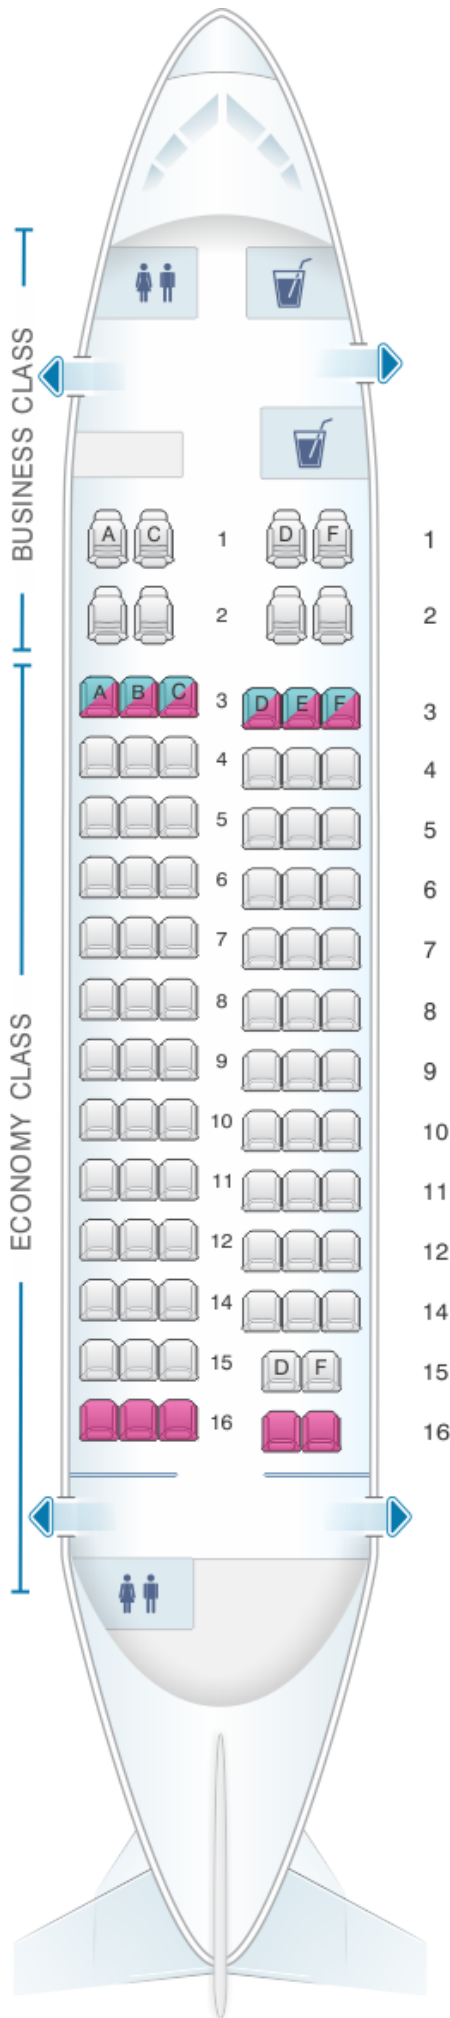

Bulgaria Air BAE 146 200

84pax

Class	Sièges
Economy Class	76
Economy Class	76

good seat good but beware beware staff seat exit

wheelchair accessibility toilet closet gallery power port