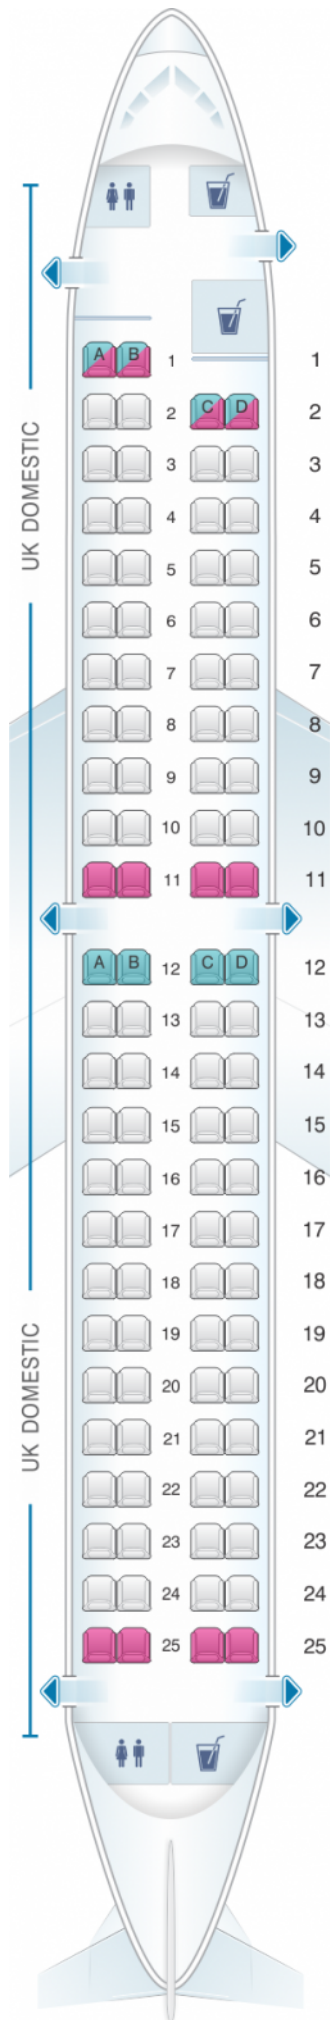

# British Airways Embraer 190 UK Domestic

Class	Sièges
UK Domestic	98

good seat	good but beware	beware	staff seat	exit
wheelchair accessibility	toilet	closet	gallery	power port