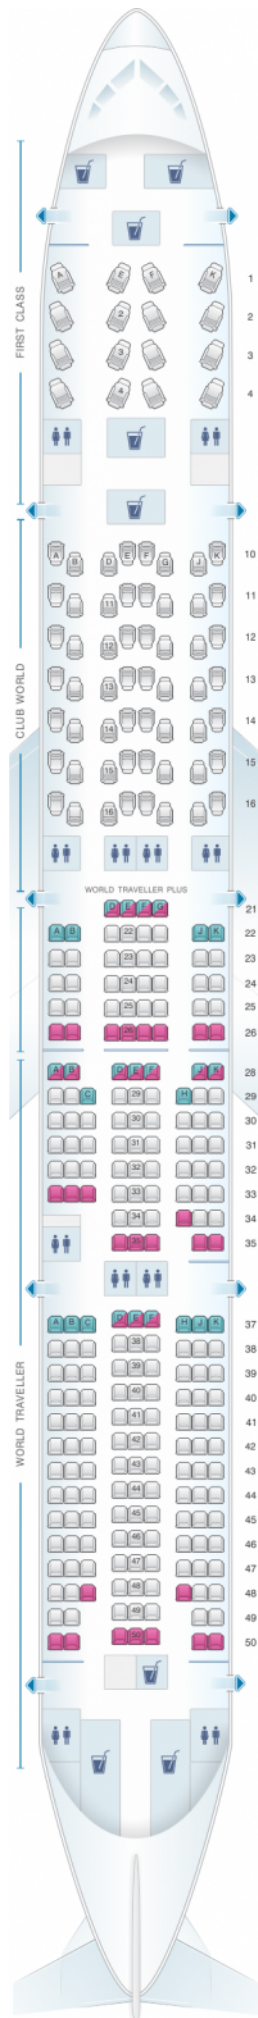

# British Airways Boeing B777 300

Class	Seats
World traveller plus	44
Club World	56
First	14
World traveller	185

good seat

good but beware

beware

staff seat

exit

wheelchair accessibility

toilet

closet

galley

power port