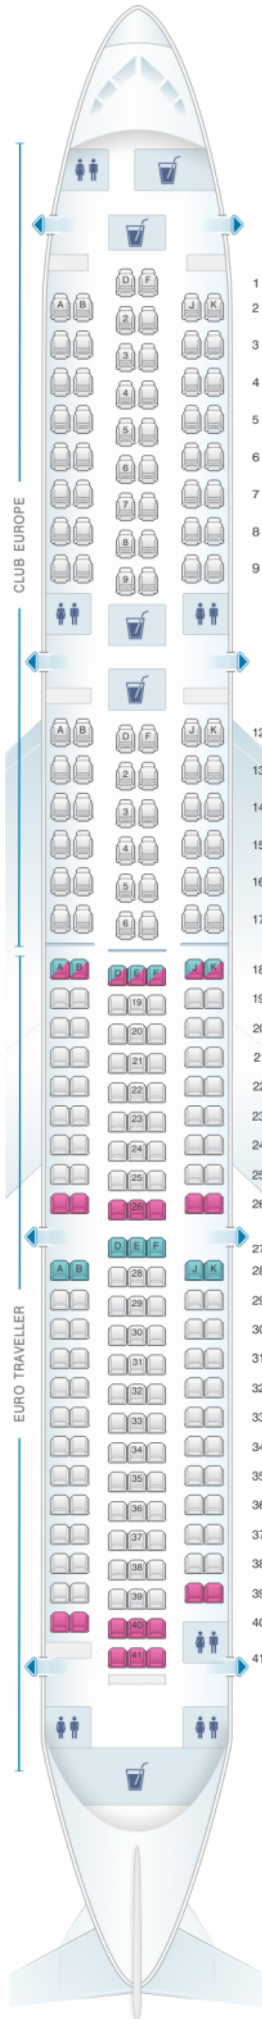

# British Airways Boeing B767 European Layout

Class	Tono	Ancho	asientos
Array	Array	Array	Array

good seat

good but beware

beware

staff seat

exit

wheelchair accessibility

toilet

closet

galley

power port