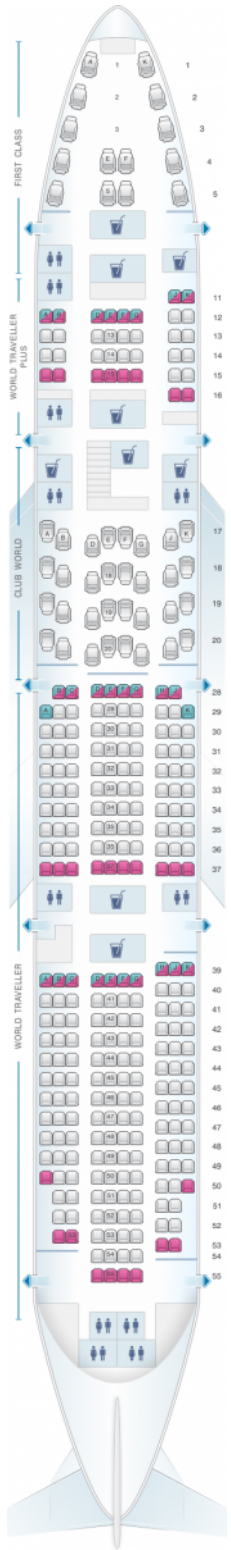

British Airways Boeing B747 400 345PAX

Class	Seats
World traveller	243
World traveller plus	36
Club World	52
First	14

				
good seat	good but beware	beware	staff seat	exit
				
wheelchair accessibility	toilet	closet	galley	power port