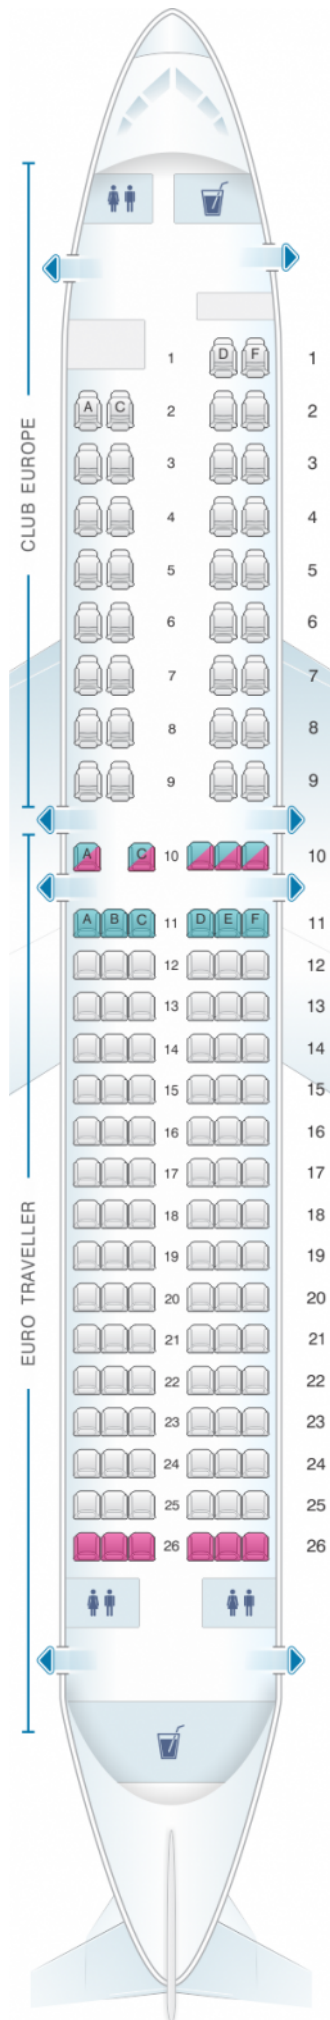

British Airways Boeing B737 400 European Layout

Class	Tono	Ancho	asientos
Array	Array	Array	Array

The legend defines the following cabin icons:

- good seat
- good but beware
- beware
- staff seat
- exit
- wheelchair accessibility
- toilet
- closet
- galley
- power port