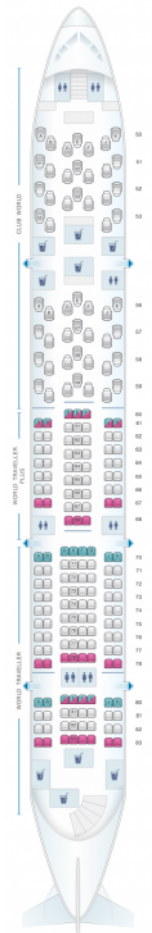

British Airways Airbus A380 800 (388)

Class	Seats
First Class	14
Club World	97
World Traveller Plus	55
World Traveller	303

good seat

good but beware

beware

staff seat

exit

wheelchair accessibility

toilet

closet

galley

power port