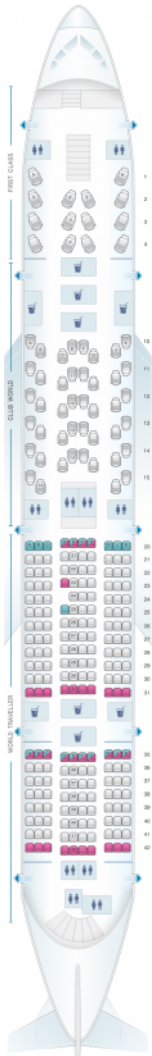

British Airways Airbus A380 800 (388)

Class	Seats
First Class	14
Club World	97
World Traveller Plus	55
World Traveller	303

good seat

good but beware

beware

staff seat

exit

wheelchair accessibility

toilet

closet

galley

power port