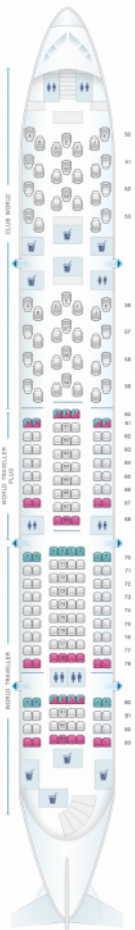

British Airways Airbus A380 800 (388)

Class	Seats
First Class	14
Club World	97
World Traveller Plus	55
World Traveller	303

good seat

good but beware

beware

staff seat

exit

wheelchair accessibility

toilet

closet

galley

power port