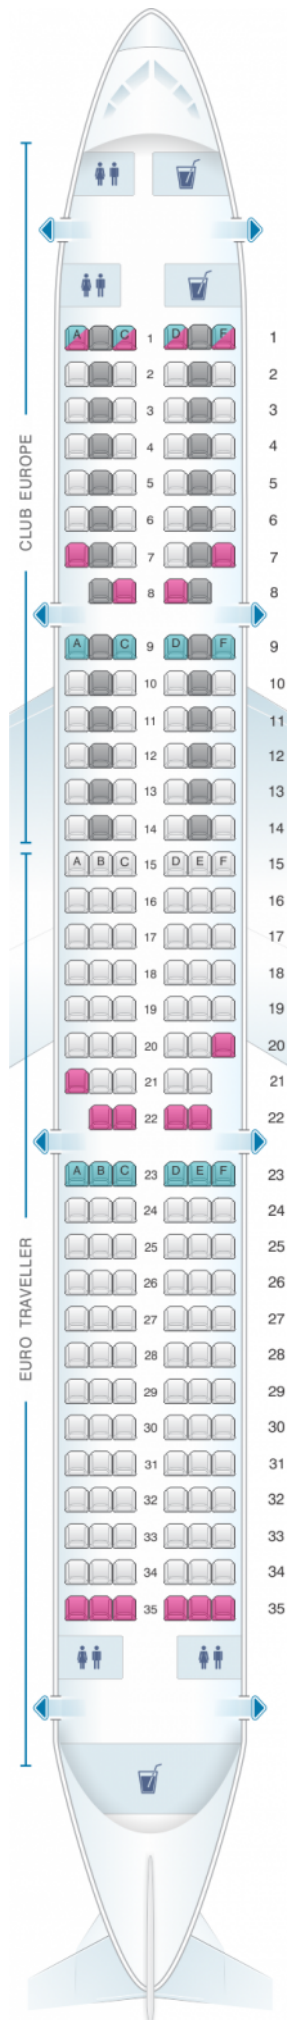

# British Airways Airbus A321 European Layout

| Class          | Seats   |
|----------------|---------|
| Club Europe    | 12-54   |
| Euro traveller | 123-187 |

Legend for cabin features:

- good seat
- good but beware
- beware
- staff seat
- exit
- wheelchair accessibility
- toilet
- closet
- galley
- power port