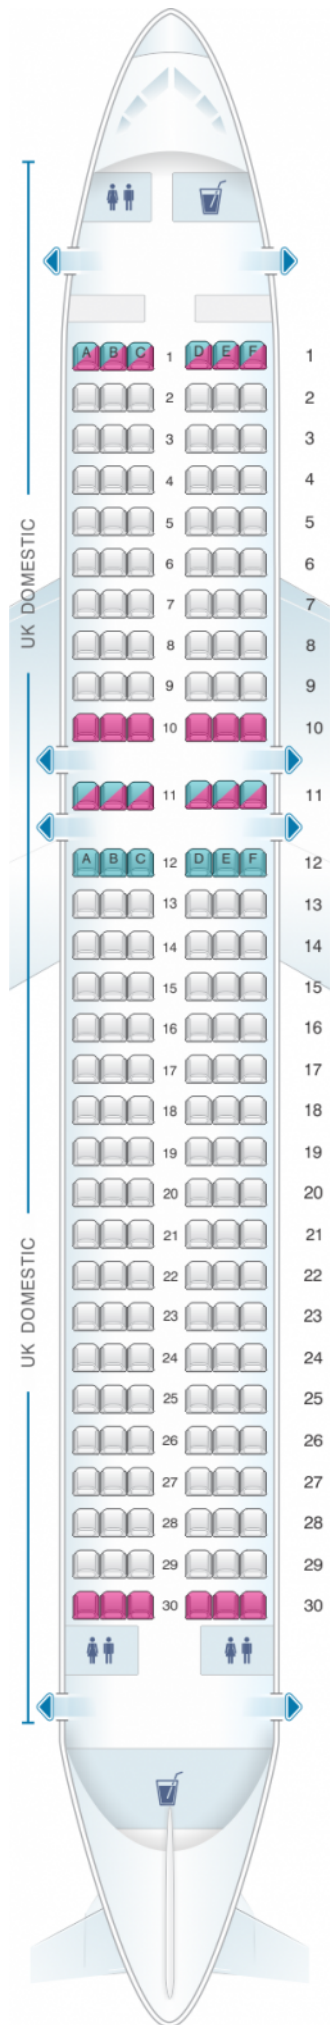

British Airways Airbus A320 Neo

Class

good seat	good but beware	beware	staff seat	exit
wheelchair accessibility	toilet	closet	galley	power port