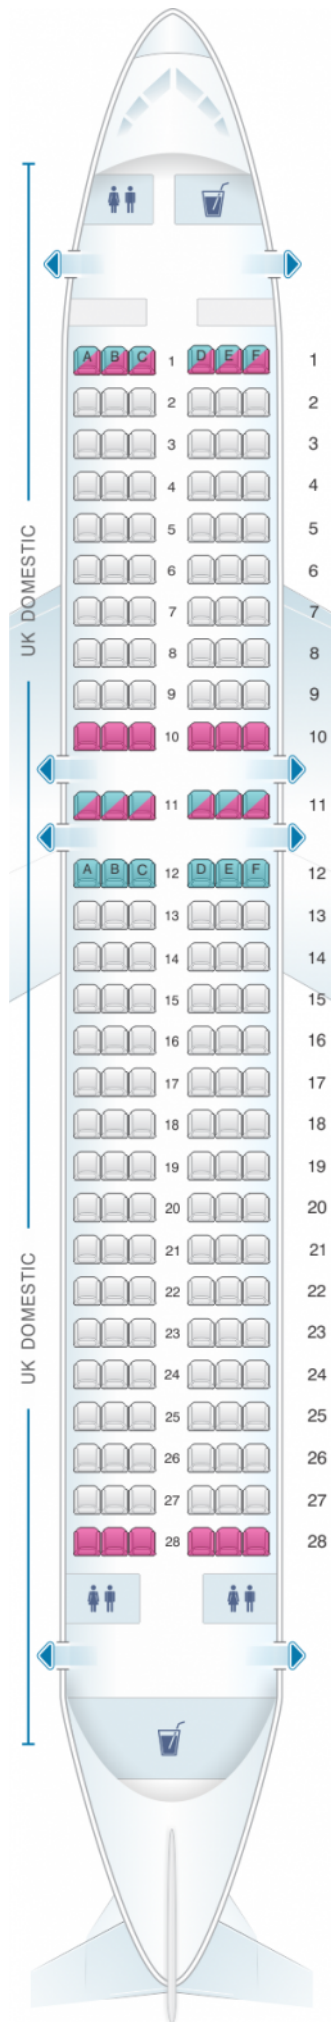

# British Airways Airbus A320 Domestic L

Class	Sièges
UK Domestic	168

				
good seat	good but beware	beware	staff seat	exit
				
wheelchair accessibility	toilet	closet	gallery	power port