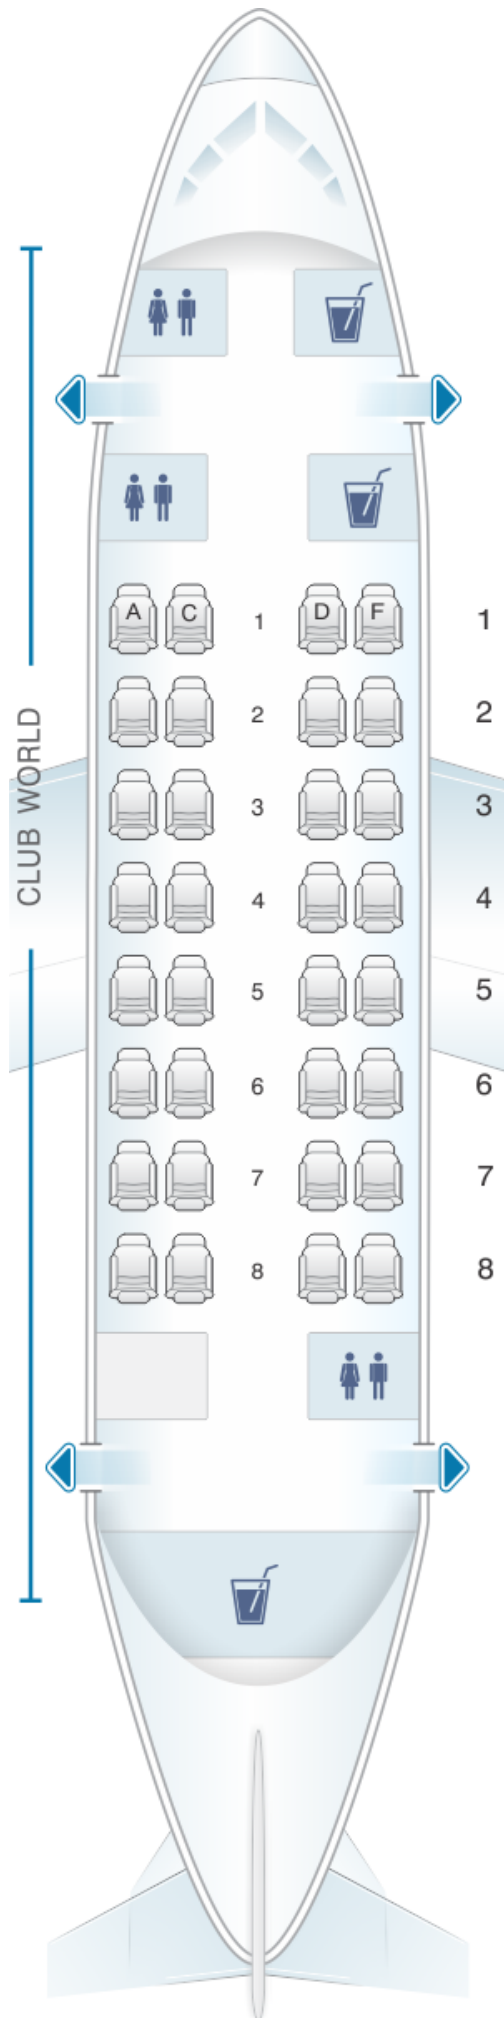

# British Airways Airbus A318 - Club World London City

Class	Seats
Club World London	32

				
good seat	good but beware	beware	staff seat	exit
				
wheelchair accessibility	toilet	closet	galley	power port