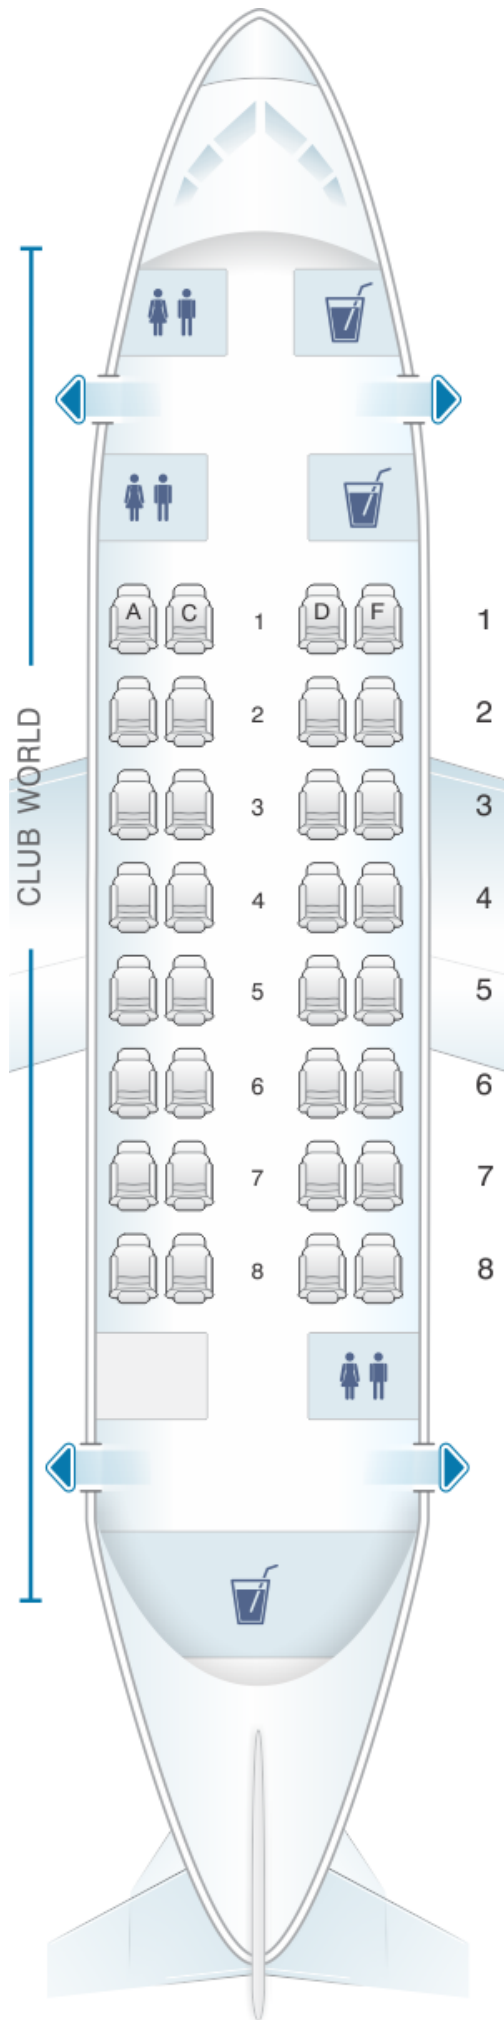

British Airways Airbus A318 - Club World London

Class	Sièges
Club World London	32

				
good seat	good but beware	beware	staff seat	exit
				
wheelchair accessibility	toilet	closet	galley	power port