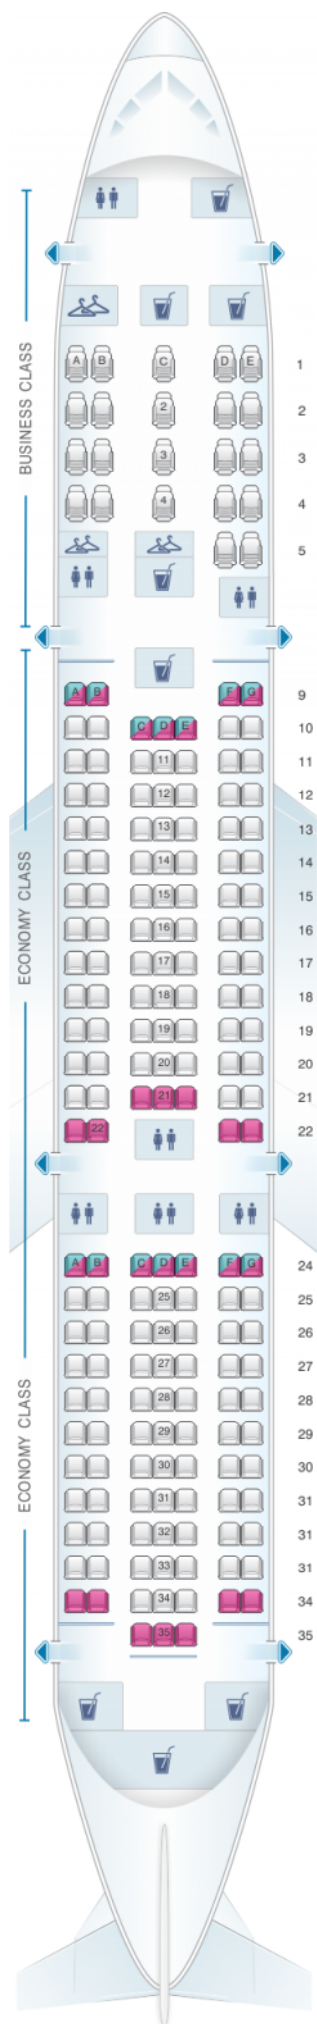

AZERBAIJAN AIRLINES

Azal Azerbaijan Airlines Boeing B767 300ER

Class	Tono	Ancho	asientos
Array	Array	Array	Array

good seat	good but beware	beware	staff seat	exit
wheelchair accessibility	toilet	closet	galley	power port