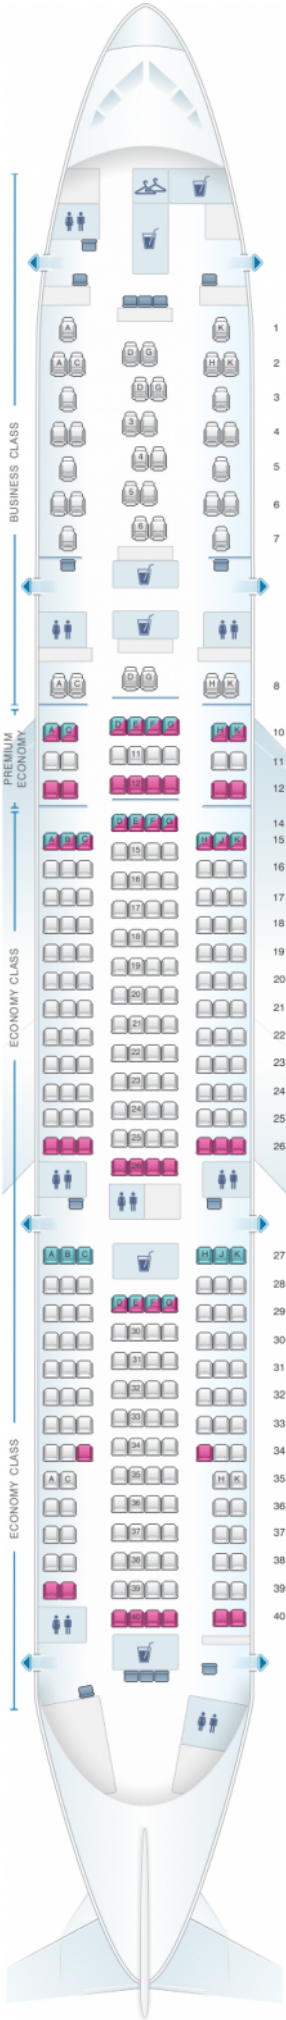

Austrian Airlines Boeing B777 200ER V2

Class	Tono	Ancho	asientos
Array	Array	Array	Array

- good seat
- good but beware
- beware
- staff seat
- exit
- wheelchair accessibility
- toilet
- closet
- galley
- power port