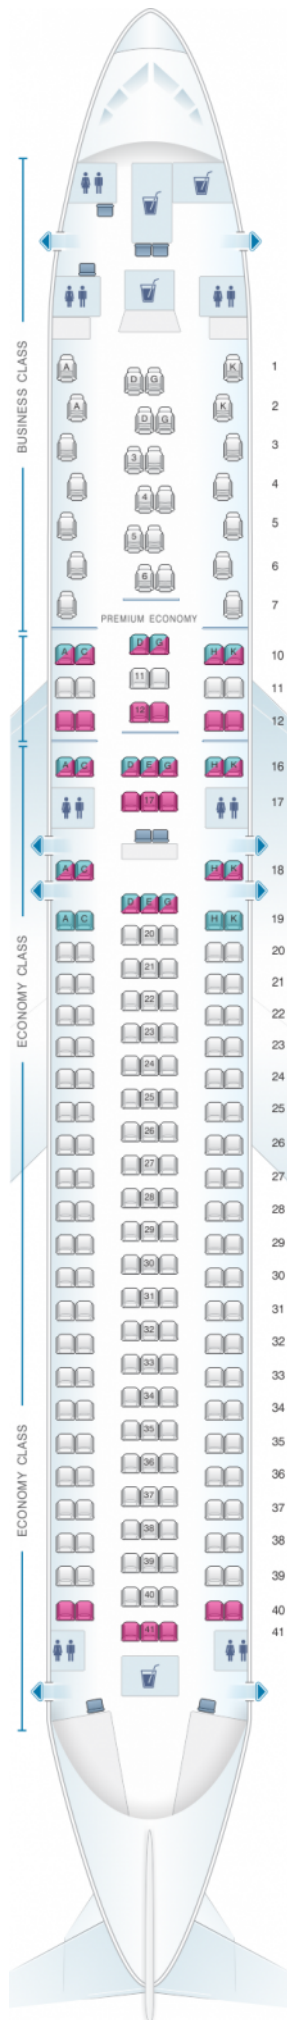

# Austrian Airlines Boeing B767 300ER V3

Class	Pitch	Width	Seats
Array	Array	Array	Array

good seat	good but beware	beware	staff seat	exit
wheelchair accessibility	toilet	closet	galley	power port