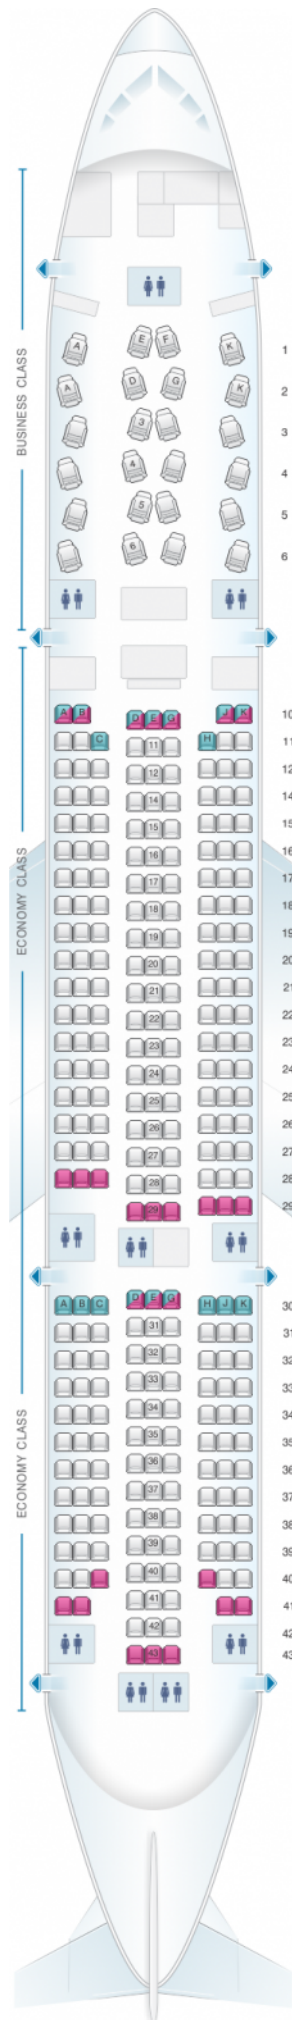

ASIANA AIRLINES

Asiana Airlines Boeing B777 200ER 302PAX

Class	Tono	Ancho	asientos
Array	Array	Array	Array

good seat	good but beware	beware	staff seat	exit
wheelchair accessibility	toilet	closet	galley	power port