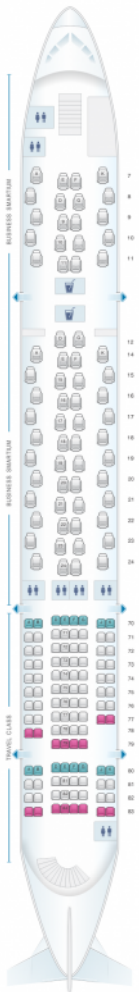

# ASIANA AIRLINES

## Asiana Airlines Airbus A380 800

Class	Pitch	Width	Seats
Array	Array	Array	Array

UPPER DECK

good seat

good but beware

beware

staff seat

exit

wheelchair accessibility

toilet

closet

galley

power port