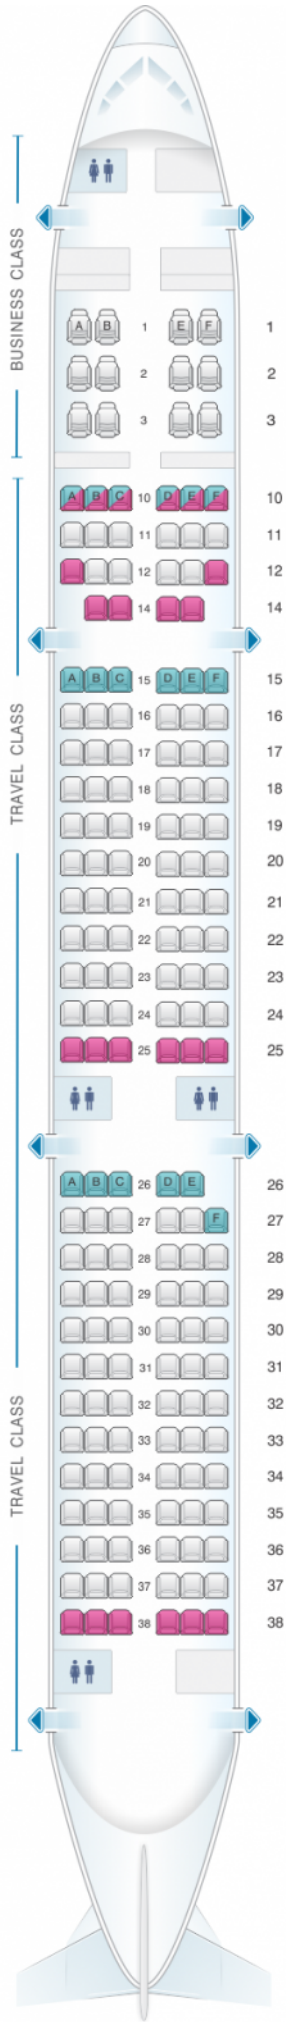

# ASIANA AIRLINES

## Asiana Airlines Airbus A321 200 177PA

Class	Sièges
Travel Class	165
Travel Class	165

- good seat
- good but beware
- beware
- staff seat
- exit
- wheelchair accessibility
- toilet
- closet
- gallery
- power port