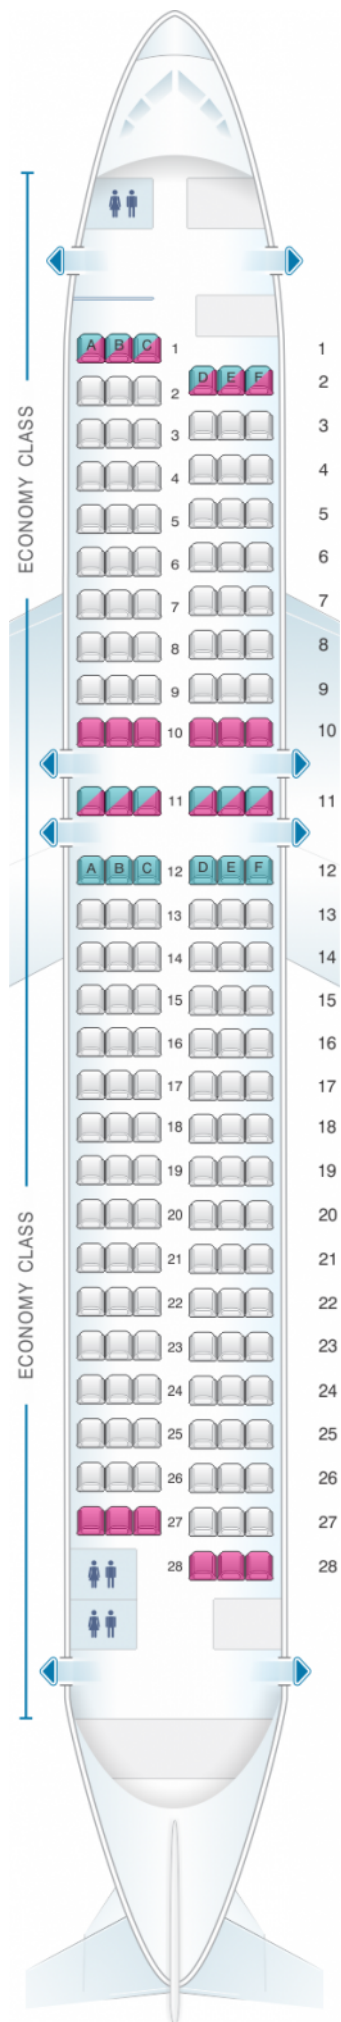

ASIANA AIRLINES

Asiana Airlines Airbus A320 200 159PAX

Class	Tanguage	?Largeur	Sièges
Array	Array	Array	Array

				
good seat	good but beware	beware	staff seat	exit
				
wheelchair accessibility	toilet	closet	galley	power port