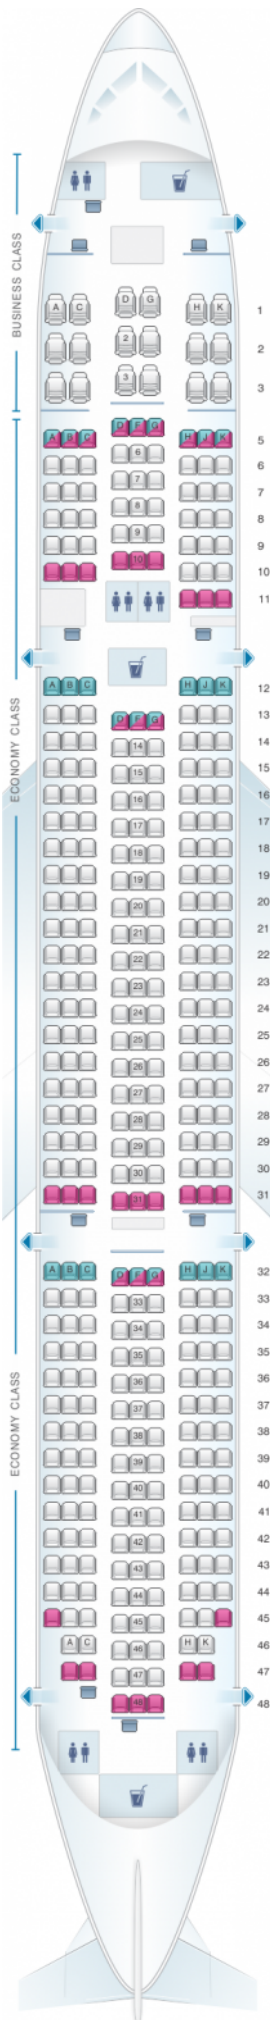

ANA - All Nippon Airways Boeing B787-9 domestic

Class	Pitch	Width	Seats
Array	Array	Array	Array

good seat

good but beware

beware

staff seat

exit

wheelchair accessibility

toilet

closet

galley

power port