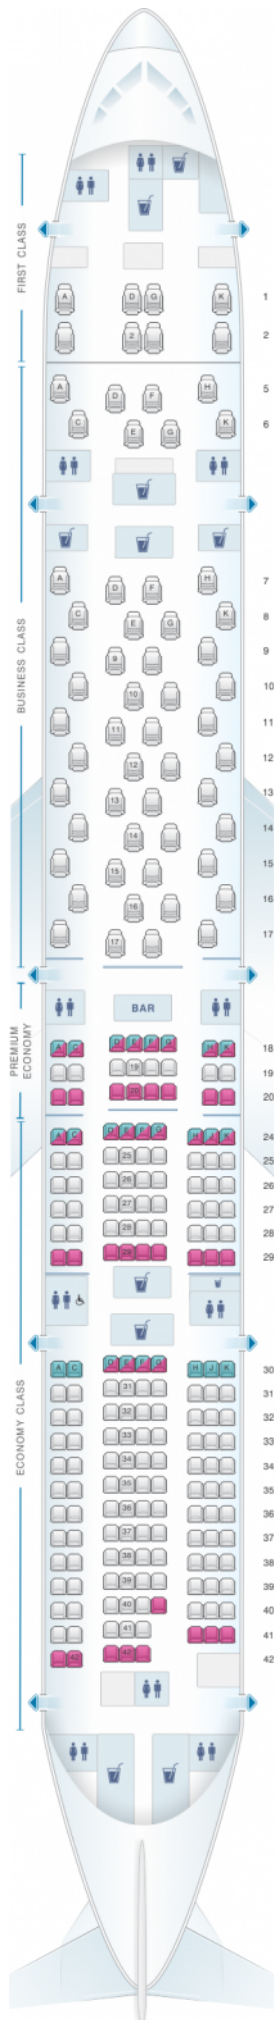

ANA - All Nippon Airways Boeing B777 300ER 250pax

Class

good seat

good but beware

beware

staff seat

exit

wheelchair accessibility

toilet

closet

galley

power port