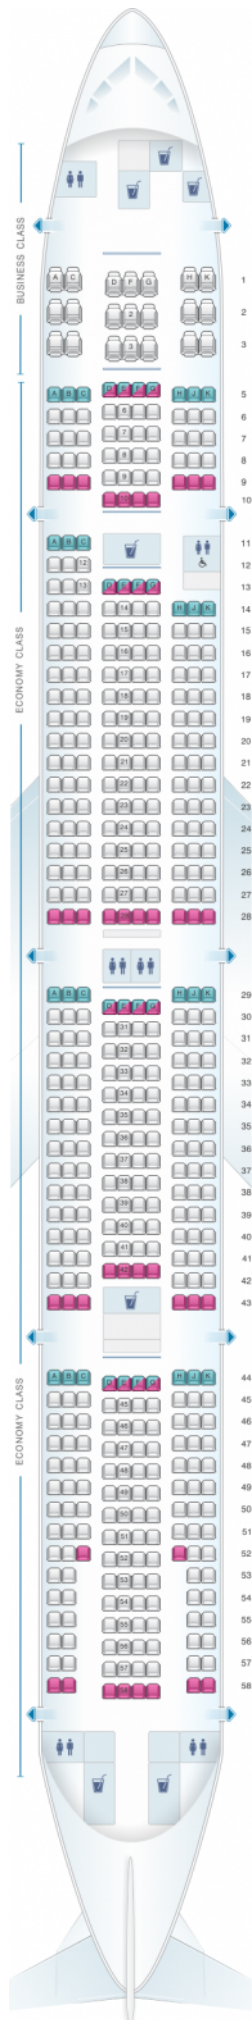

ANA - All Nippon Airways Boeing B777 300 domestic

Class

good seat

good but beware

beware

staff seat

exit

wheelchair
accessibility

toilet

closet

galley

power port