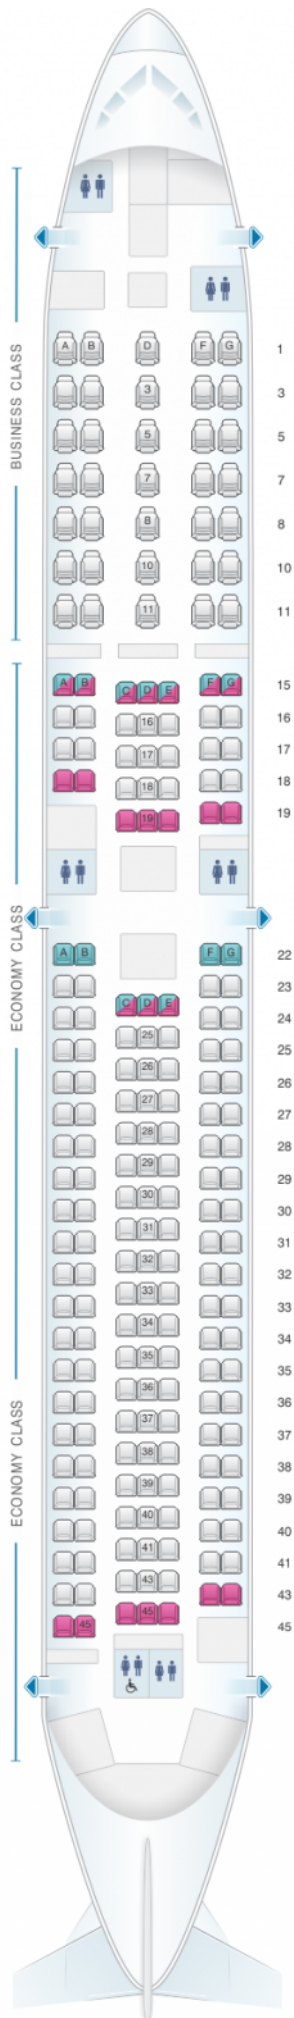

ANA - All Nippon Airways Boeing B767 300ER 214pax

Class	Tono	Ancho	asientos
Array	Array	Array	Array

good seat

good but beware

beware

staff seat

exit

wheelchair accessibility

toilet

closet

galley

power port