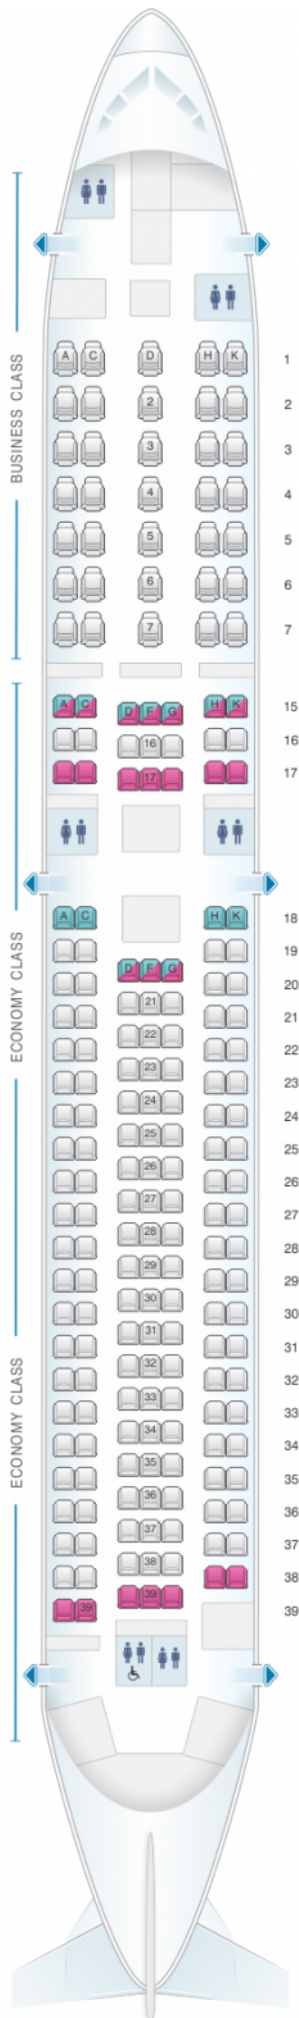

ANA - All Nippon Airways Boeing B767 300ER 202pax

Class	Tono	Ancho	asientos
Array	Array	Array	Array

				
good seat	good but beware	beware	staff seat	exit
				
wheelchair accessibility	toilet	closet	galley	power port