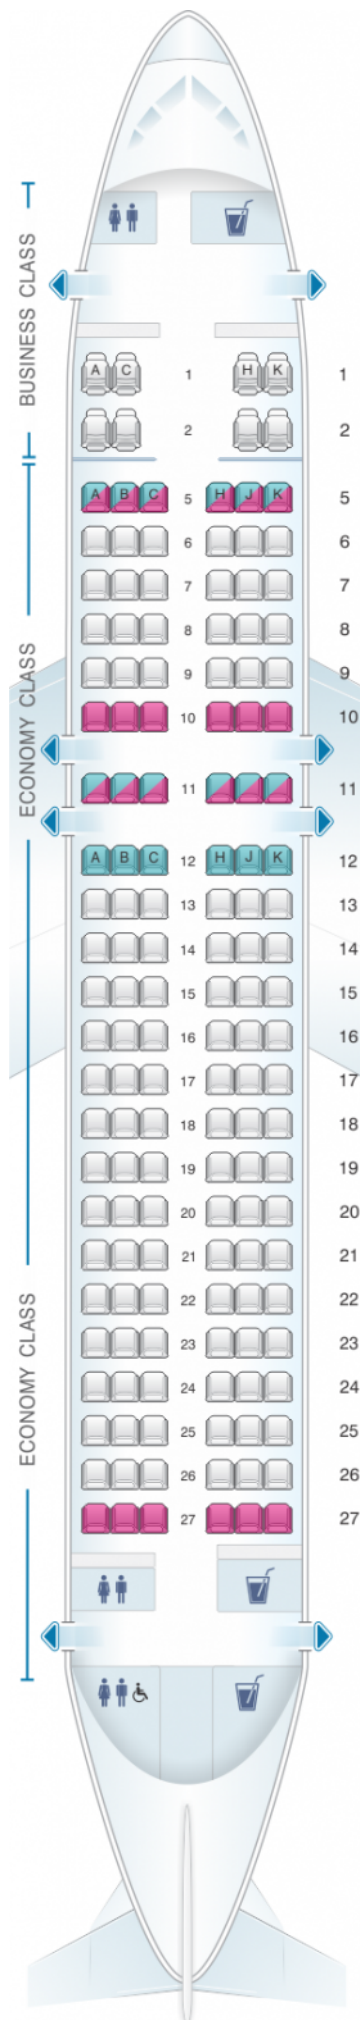

# ANA - All Nippon Airways Airbus A320 neo

Class	Tanguage	?Largeur	Sièges
Array	Array	Array	Array

good seat

good but beware

beware

staff seat

exit

wheelchair accessibility

toilet

closet

galley

power port