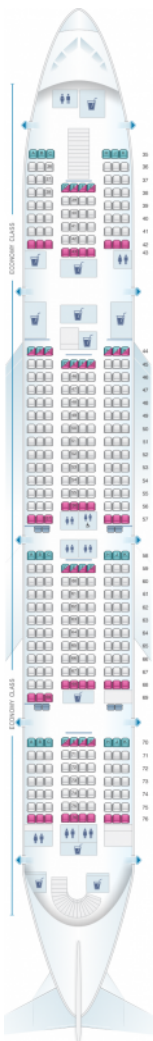

## ANA All Nippon Airways Airbus A380 800

Class	Pitch	Width	Seats
Array	Array	Array	Array

good seat

good but beware

beware

staff seat

exit

wheelchair accessibility

toilet

closet

galley

power port