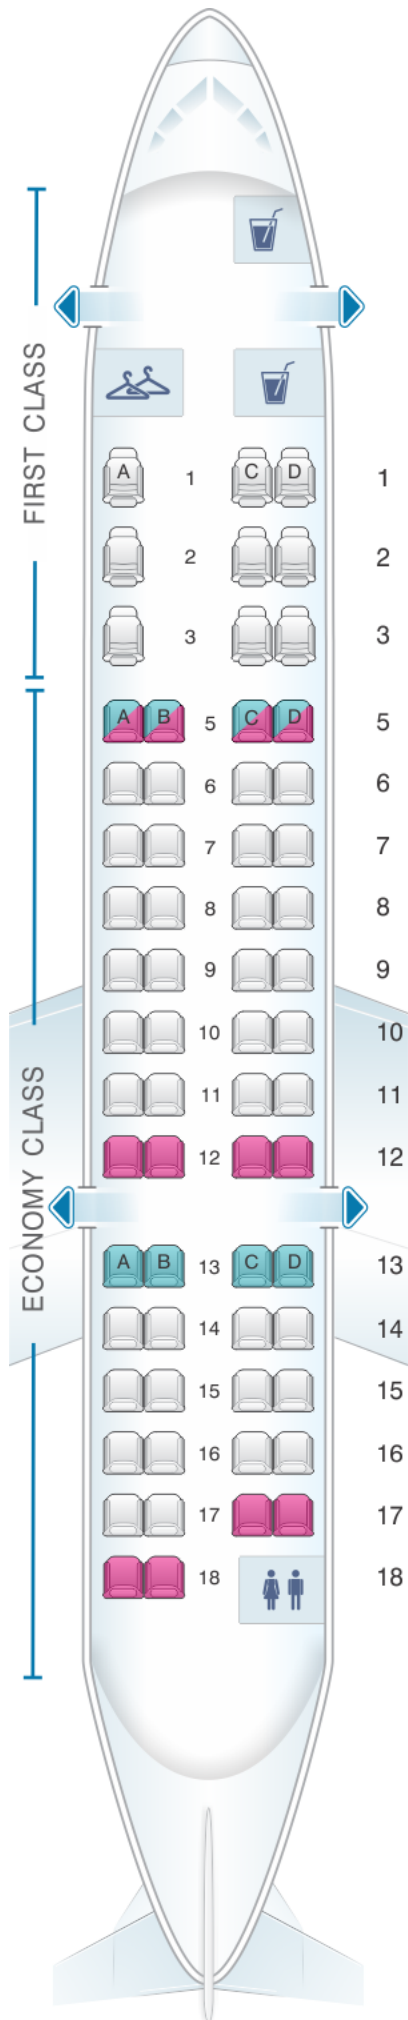

# American Airlines CRJ 700 V1

Class	Tanguage	?Largeur	Sièges
Array	Array	Array	Array

good seat	good but beware	beware	staff seat	exit
wheelchair accessibility	toilet	closet	galley	power port