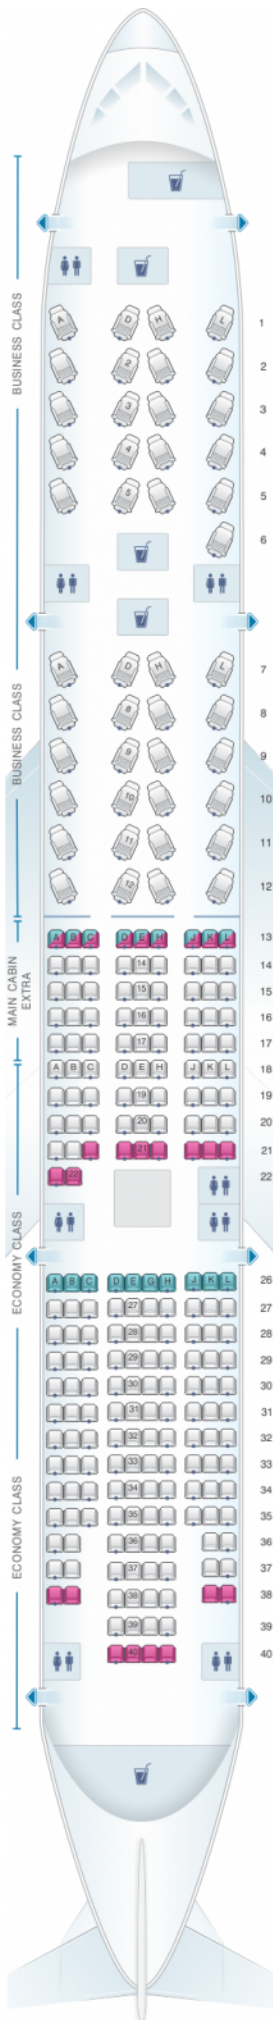

# American Airlines Boeing B777 200ER 260pax

Class	Pitch	Width	Seats
Array	Array	Array	Array

good seat

good but beware

beware

staff seat

exit

wheelchair accessibility

toilet

closet

galley

power port