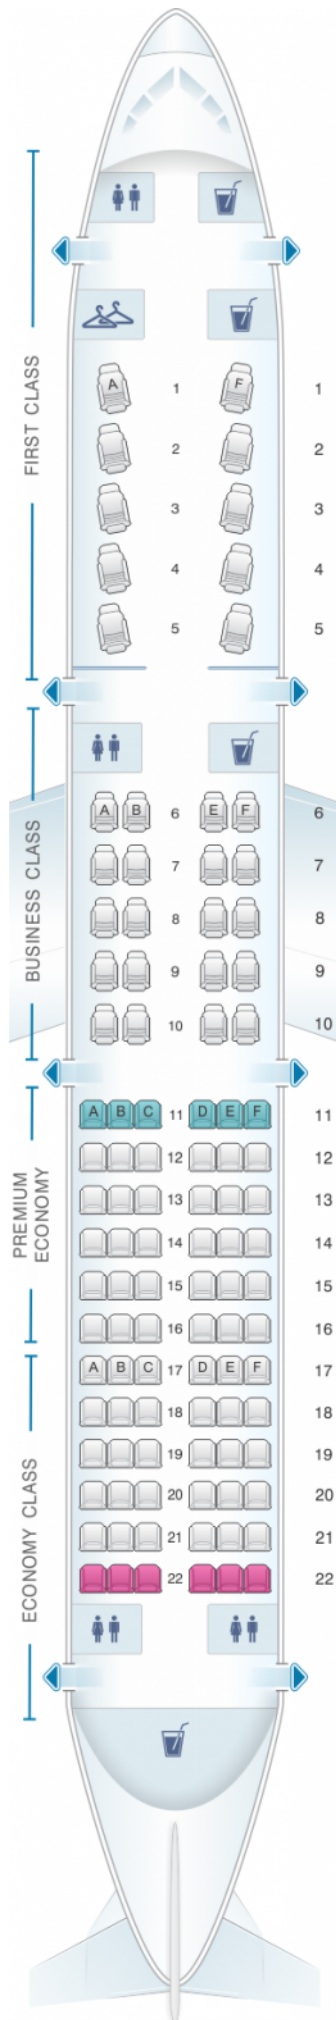

American Airlines Airbus A321 Transcontinental

Class	Pitch	Width	Seats
First Class	Fully lie-flat 62	21	10
Business Class	Fully lie-flat 58	18.5-19.5	20
Premium Economy	35-37	18	36
Economy Class	31-32	18	36

good seat

good but beware

beware

staff seat

exit

wheelchair accessibility

toilet

closet

gallery

power port