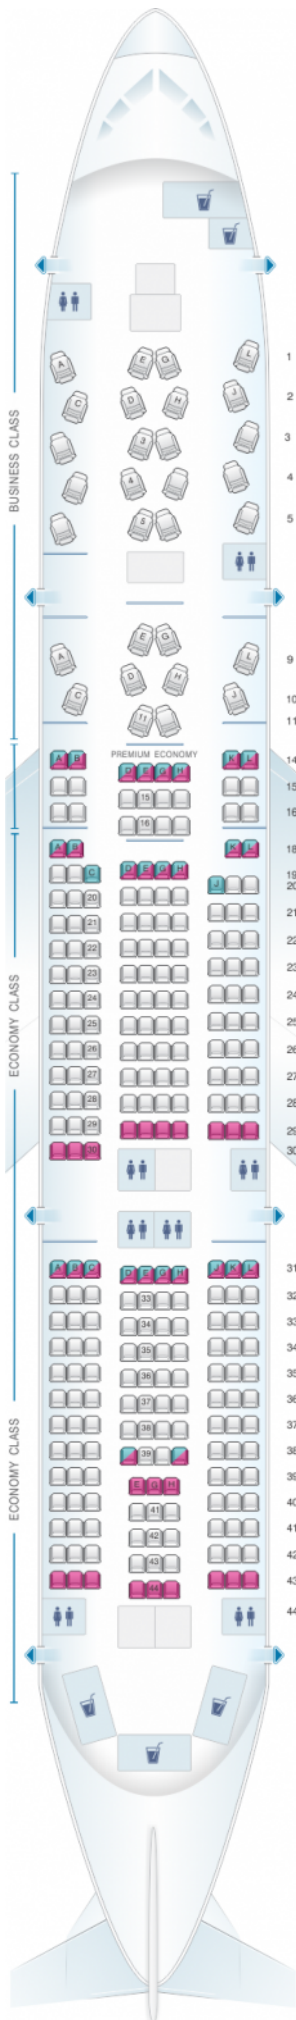

# Alitalia Airlines - Air One Boeing B777 200ER

Class

good seat	good but beware	beware	staff seat	exit
wheelchair accessibility	toilet	closet	galley	power port