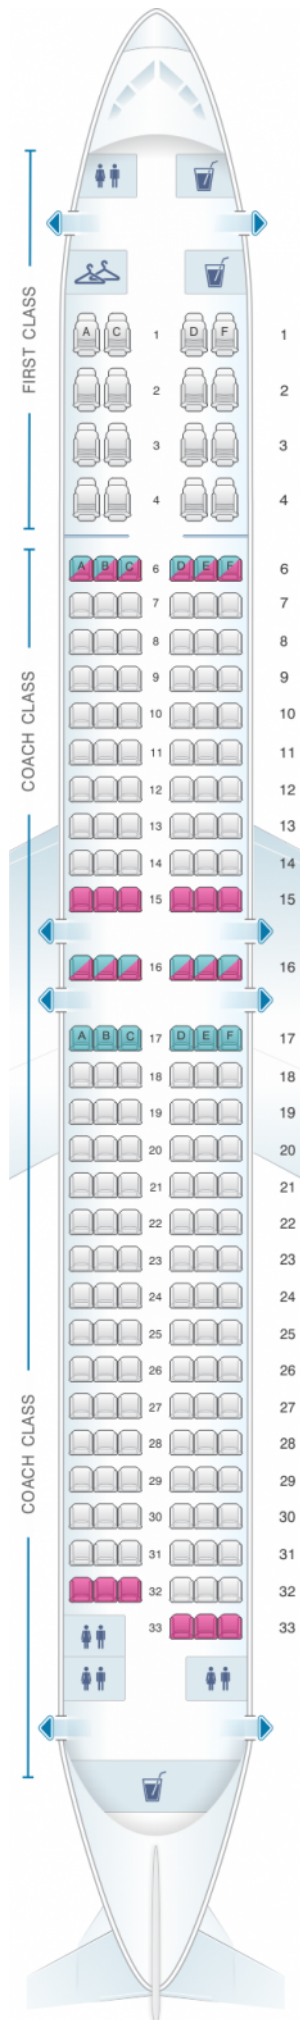

# Alaska Airlines - Horizon Air Boeing B737 900ER

| Class | Pitch | Width | Seats |
|-------|-------|-------|-------|
| Array | Array | Array | Array |

good seat

good but beware

beware

staff seat

exit

wheelchair accessibility

toilet

closet

galley

power port