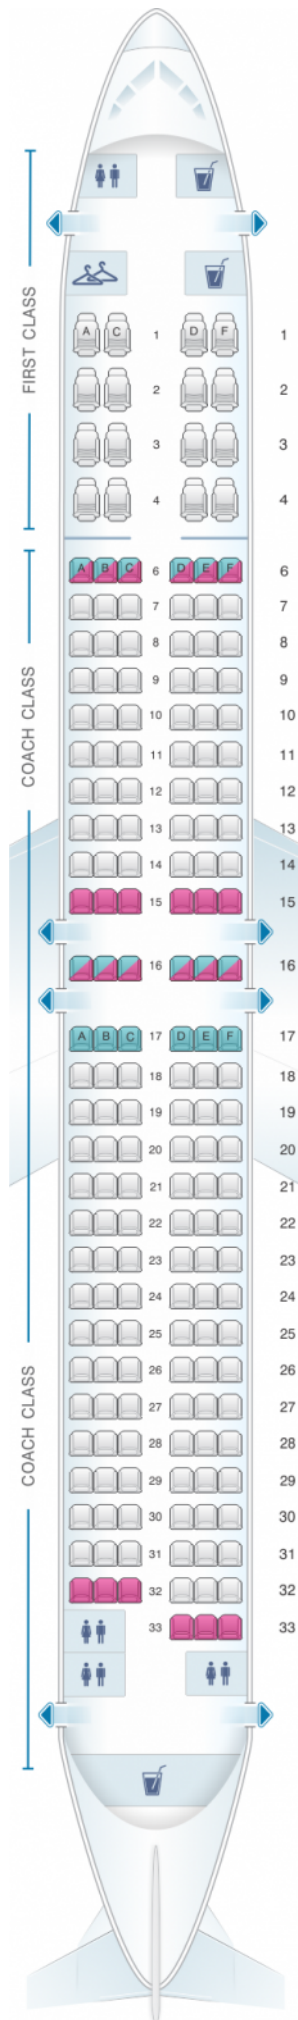

# Alaska Airlines - Horizon Air Boeing B737 900

Class	Pitch	Width	Seats
Array	Array	Array	Array

good seat

good but beware

beware

staff seat

exit

wheelchair accessibility

toilet

closet

galley

power port