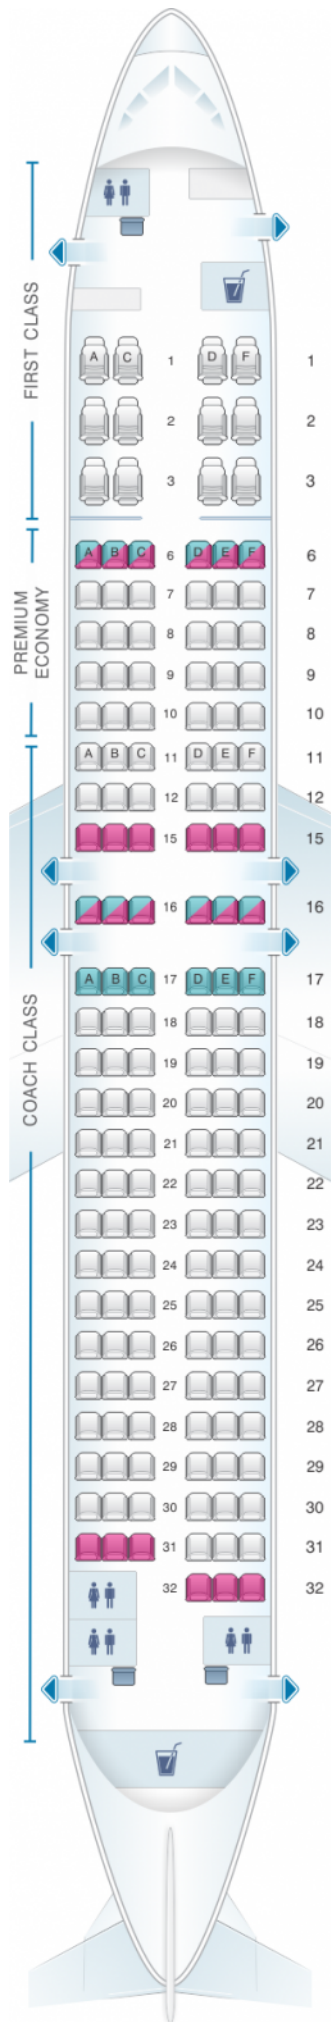

Alaska Airlines - Horizon Air Boeing B737 800

Class	Pitch	Width	Seats
Array	Array	Array	Array

				
good seat	good but beware	beware	staff seat	exit
				
wheelchair accessibility	toilet	closet	galley	power port