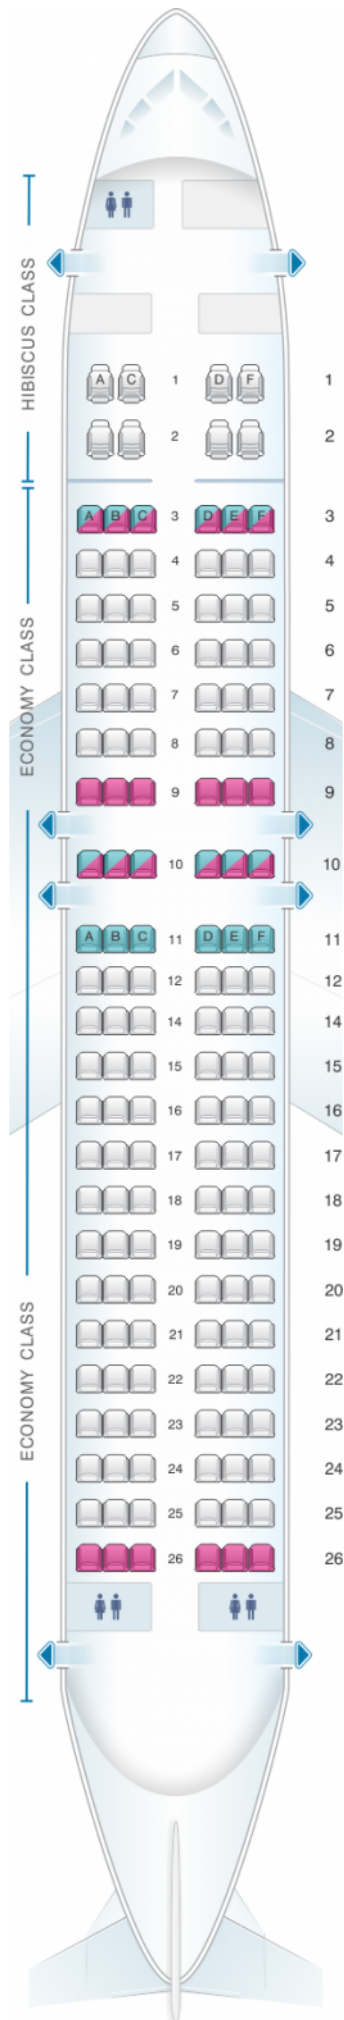

Aircalin Airbus A320

Class	Pitch	Width	Seats
Array	Array	Array	Array

Legend of icons used in the seat map:

- good seat
- good but beware
- beware
- staff seat
- exit
- wheelchair accessibility
- toilet
- closet
- galley
- power port