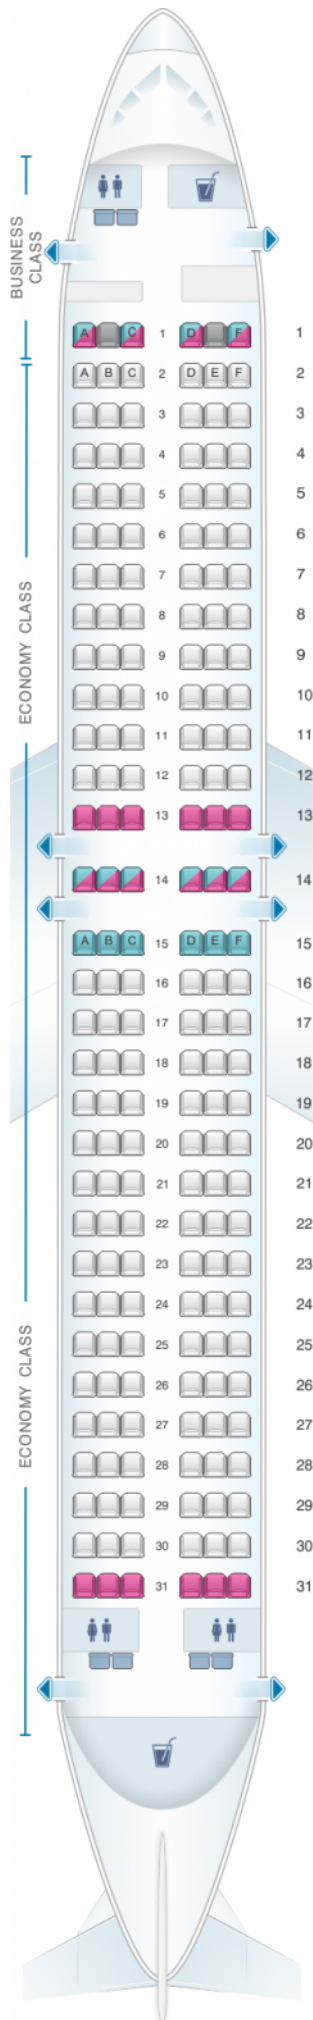

## airberlin Boeing B737 800

Class	Tono	Ancho	asientos
Array	Array	Array	Array

good seat

good but beware

beware

staff seat

exit

wheelchair  
accessibility

toilet

closet

galley

power port