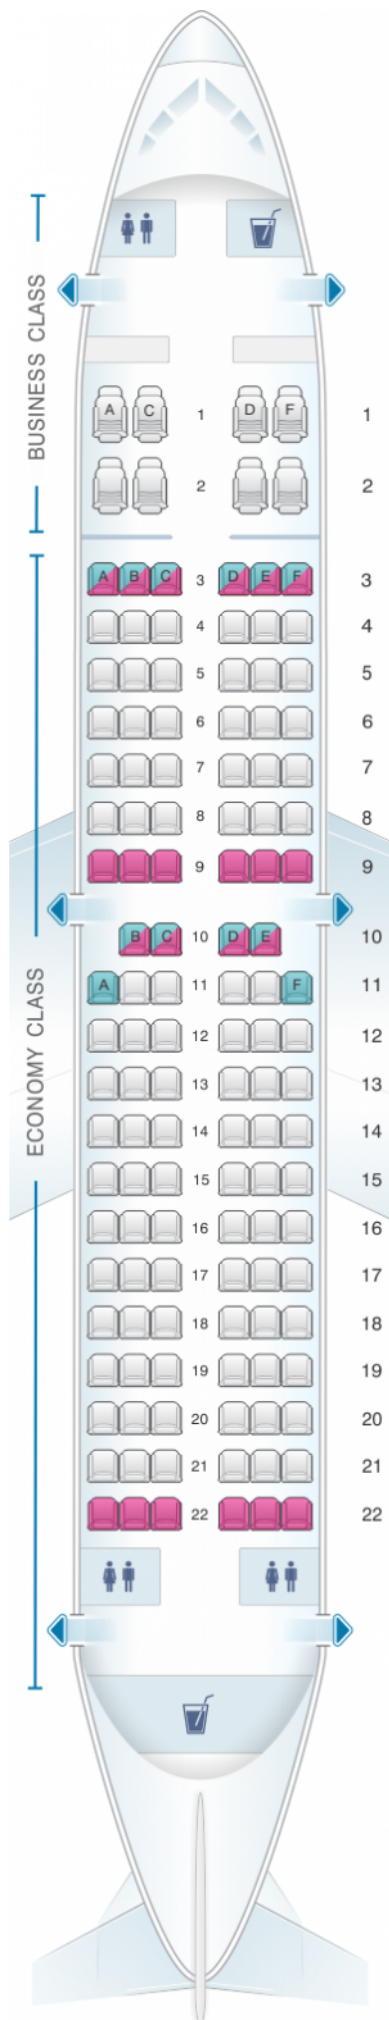

Air Vallee Boeing B737 300

Class	Sièges
Economy	144
Economy	144

				
good seat	good but beware	beware	staff seat	exit
				
wheelchair accessibility	toilet	closet	gallery	power port