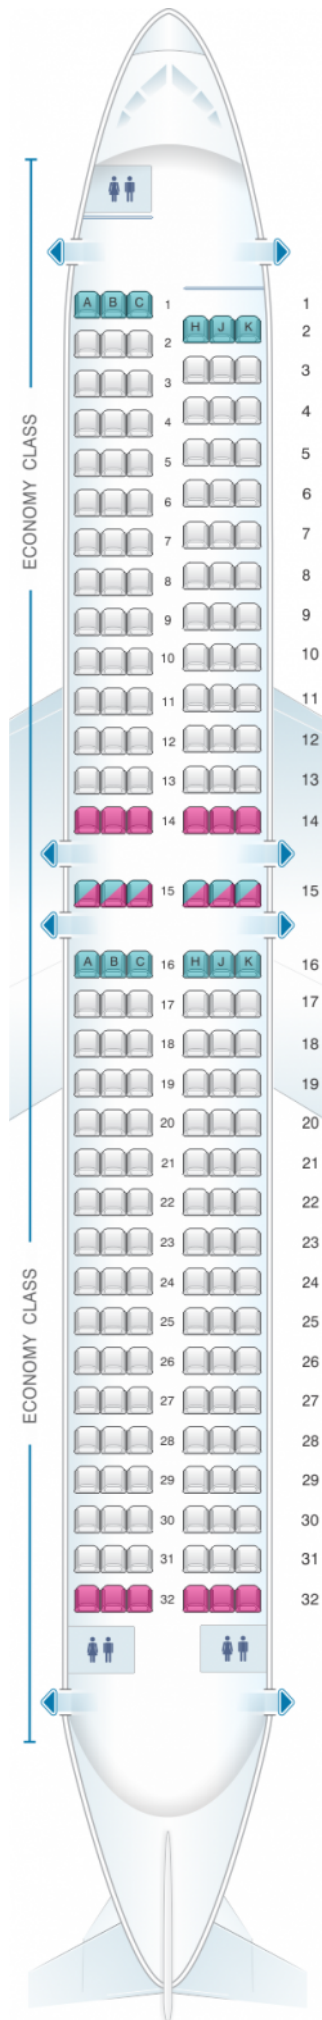

Air Transat Boeing 737-800 US and South

Class	Tanguage	?Largeur	Sièges
Array	Array	Array	Array

good seat

good but beware

beware

staff seat

exit

wheelchair accessibility

toilet

closet

galley

power port