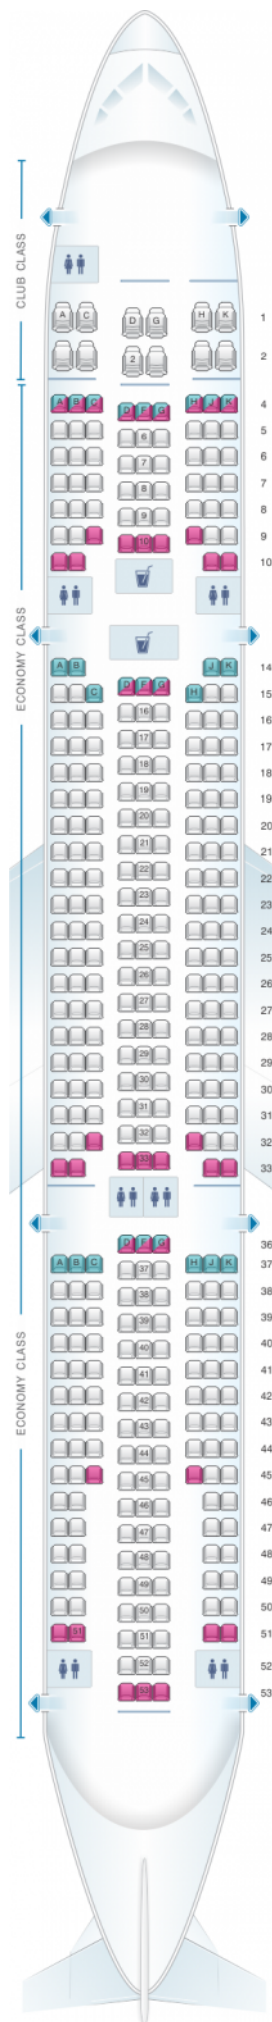

# Air Transat Airbus A330 300 375pax

Class	Tanguage	?Largeur	Sièges
Array	Array	Array	Array

				
good seat	good but beware	beware	staff seat	exit
				
wheelchair accessibility	toilet	closet	galley	power port