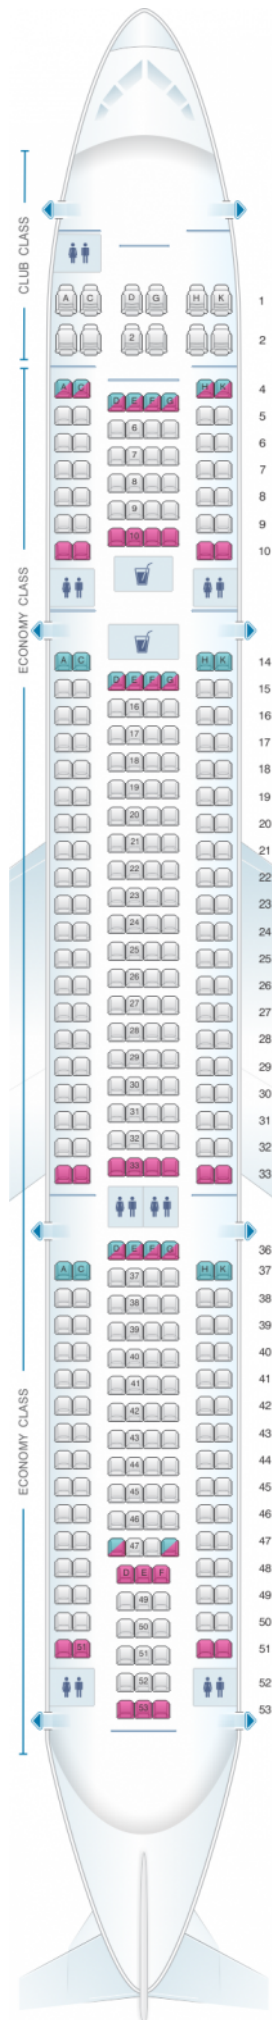

# Air Transat Airbus A330 300 346pax

Class	Tanguage	?Largeur	Sièges
Array	Array	Array	Array

				
good seat	good but beware	beware	staff seat	exit
				
wheelchair accessibility	toilet	closet	galley	power port