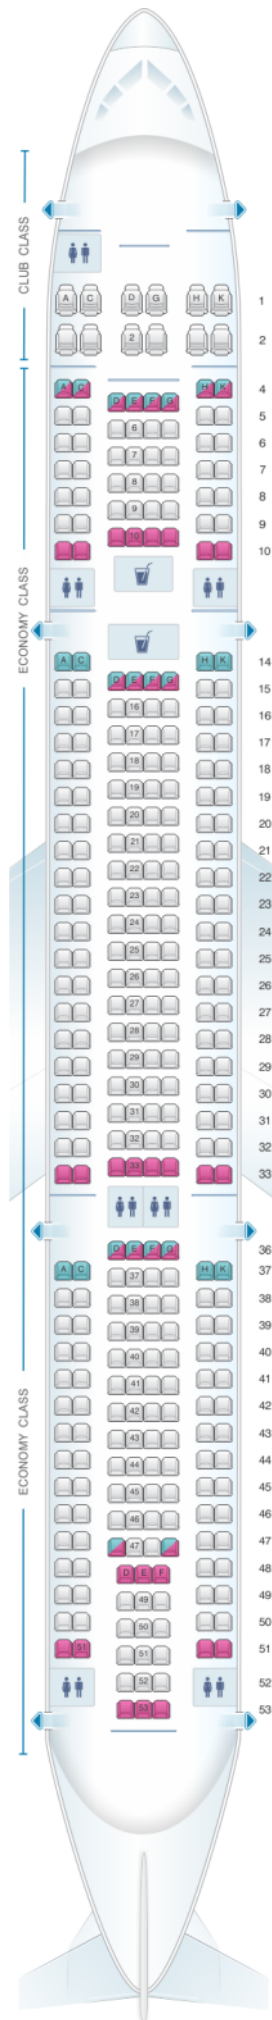

# Air Transat Airbus A330 300 346pax

Class

good seat

good but beware

beware

staff seat

exit

wheelchair accessibility

toilet

closet

galley

power port