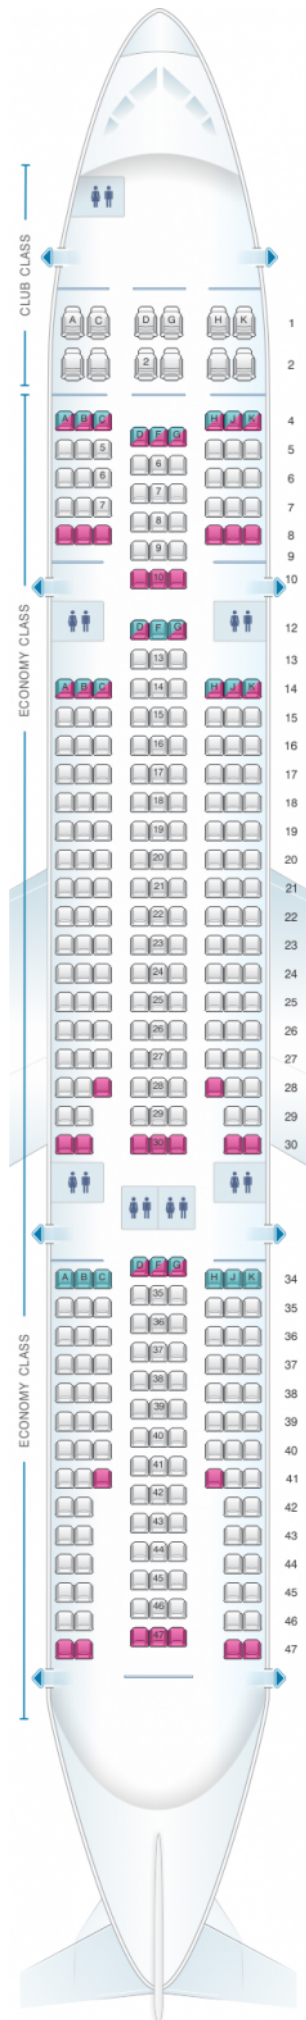

Air Transat Airbus A330 200 low density

Class

good seat

good but beware

beware

staff seat

exit

wheelchair accessibility

toilet

closet

galley

power port