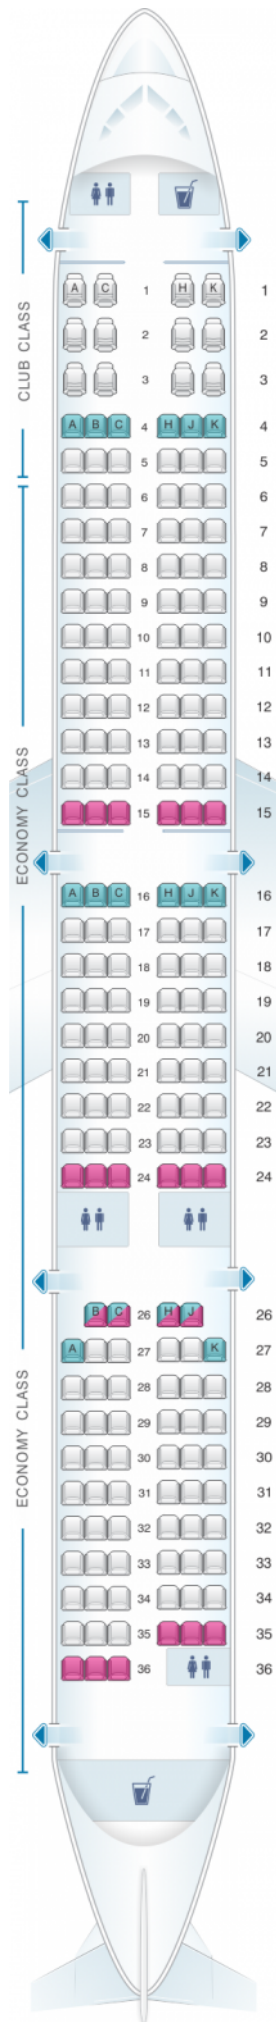

# Air Transat Airbus A321 Neo LR

Class

good seat	good but beware	beware	staff seat	exit
wheelchair accessibility	toilet	closet	galley	power port