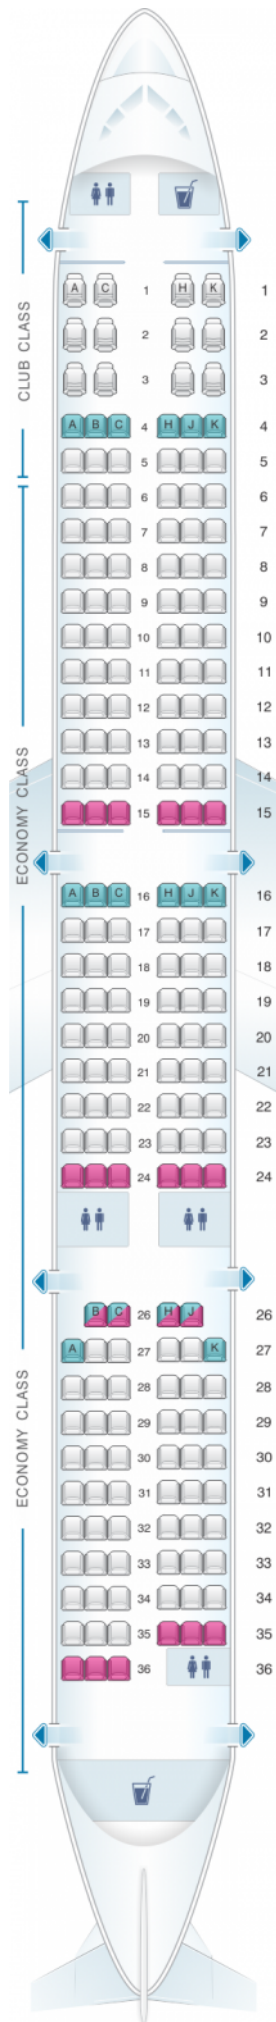

Air Transat Airbus A321 Neo LR

Class

 good seat	 good but beware	 beware	 staff seat	 exit
 wheelchair accessibility	 toilet	 closet	 galley	 power port