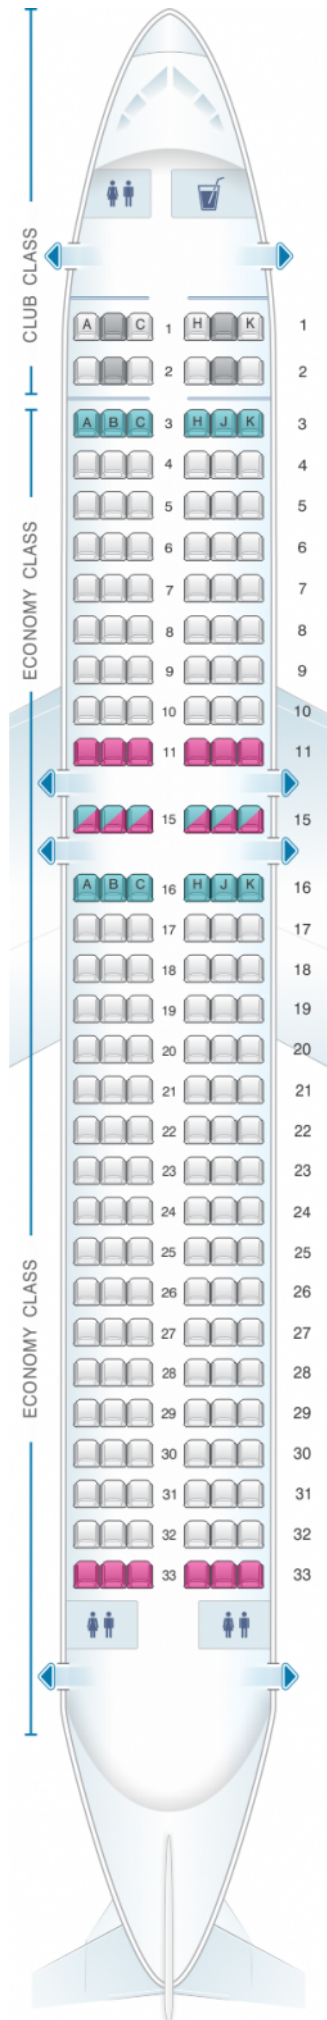

# Air Transat Airbus A320 200 Canada

Class

good seat	good but beware	beware	staff seat	exit
wheelchair accessibility	toilet	closet	galley	power port