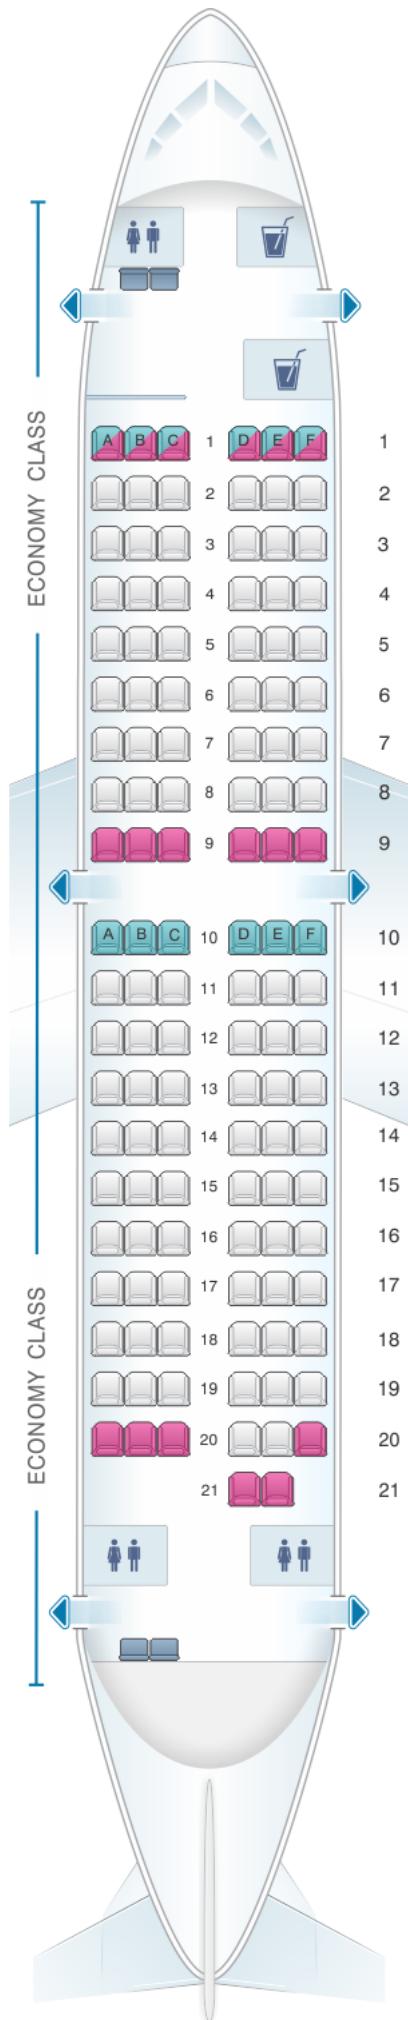

# Air North - Yukon's Airline

## Boeing B737 500

Class	Tono	Ancho	asientos
Array	Array	Array	Array

				
good seat	good but beware	beware	staff seat	exit
				
wheelchair accessibility	toilet	closet	galleary	power port