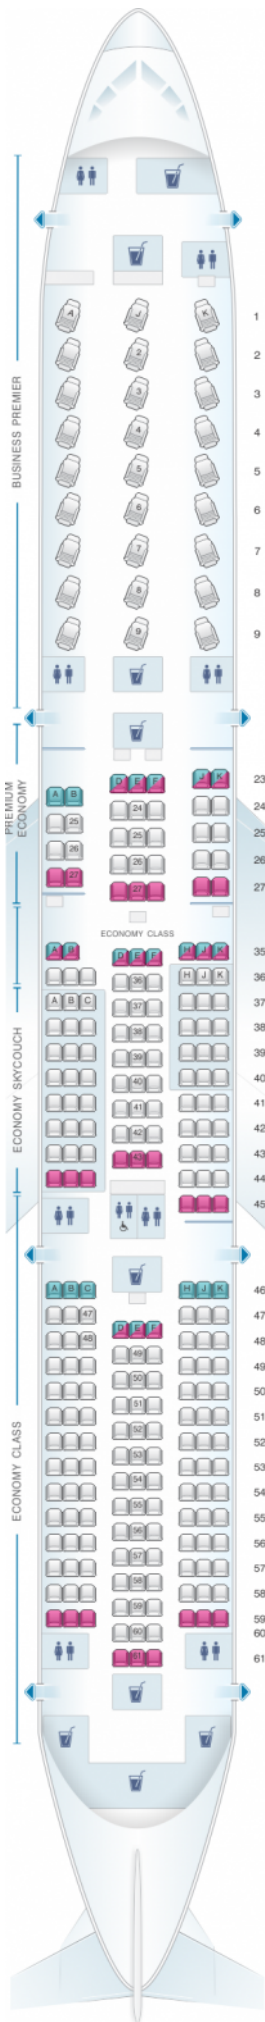

# Air New Zealand Boeing B787 9 Config.2

Class	Tono	Ancho	asientos
Array	Array	Array	Array

-  good seat
-  good but beware
-  beware
-  staff seat
-  exit
-  wheelchair accessibility
-  toilet
-  closet
-  galley
-  power port