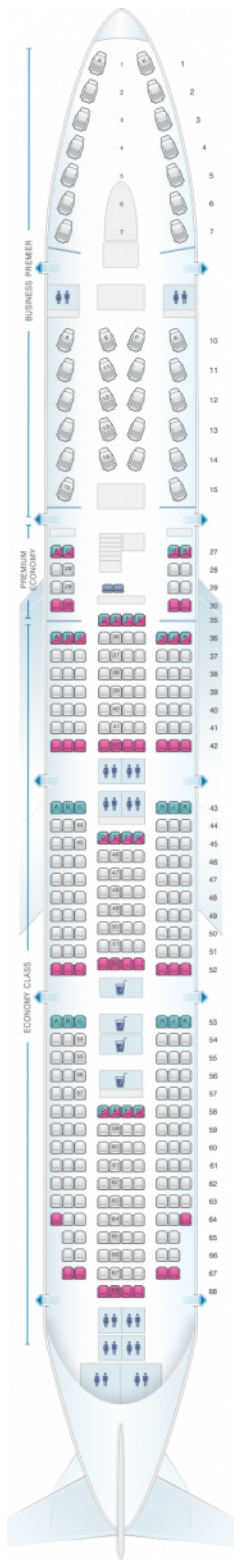

## Air New Zealand Boeing B747 400

Class	Ancho	asientos
Business Premier	Fully lie-flat bed	46
Premium Economy	96-101	39
Economy	81-86	294

good seat

good but beware

beware

staff seat

exit

wheelchair accessibility

toilet

closet

galley

power port