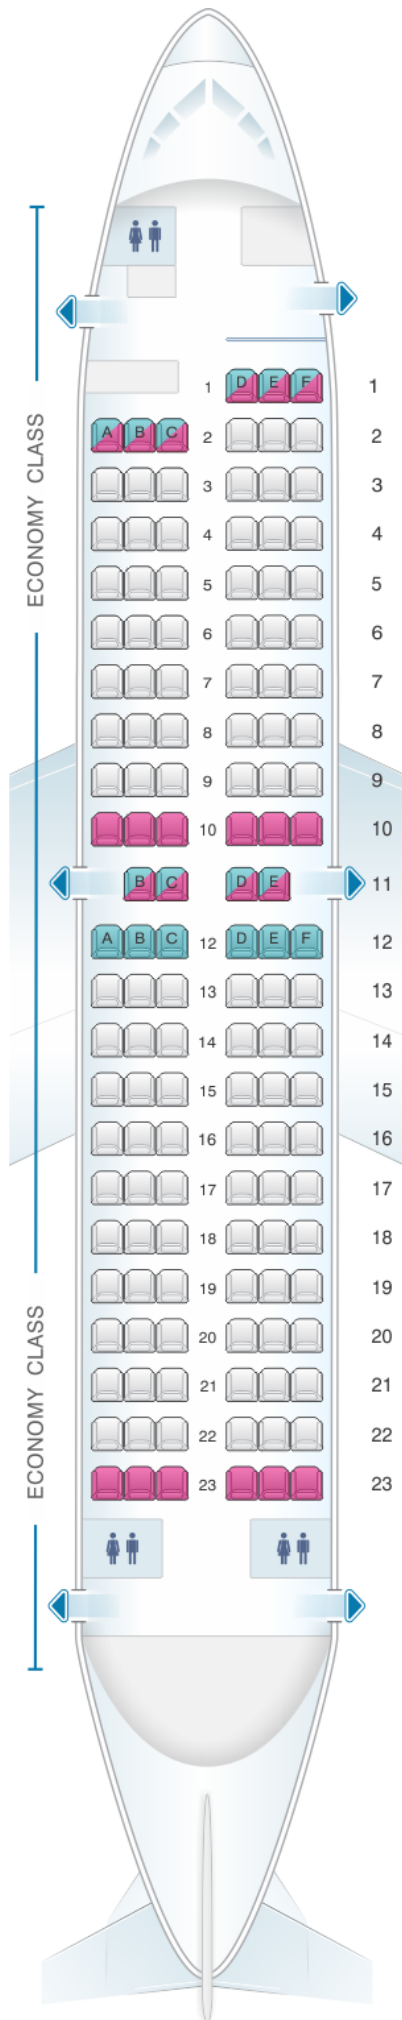

Air New Zealand Boeing B737 300

Class	Sièges
Economy	133

- good seat
- good but beware
- beware
- staff seat
- exit
- wheelchair accessibility
- toilet
- closet
- gallery
- power port