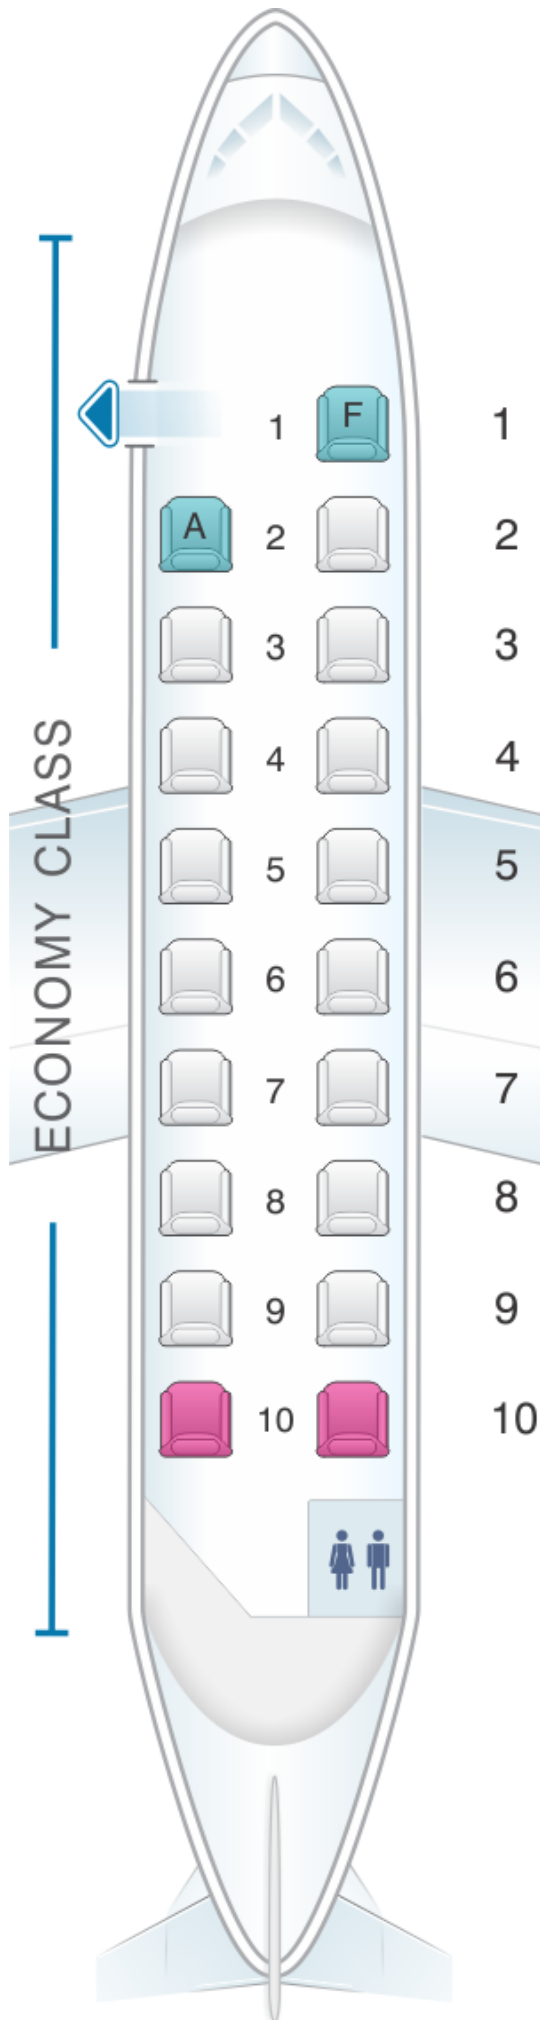

Air New Zealand Hawker Beechcraft

Class	Sièges
Economy	19

				
good seat	good but beware	beware	staff seat	exit
				
wheelchair accessibility	toilet	closet	gallery	power port